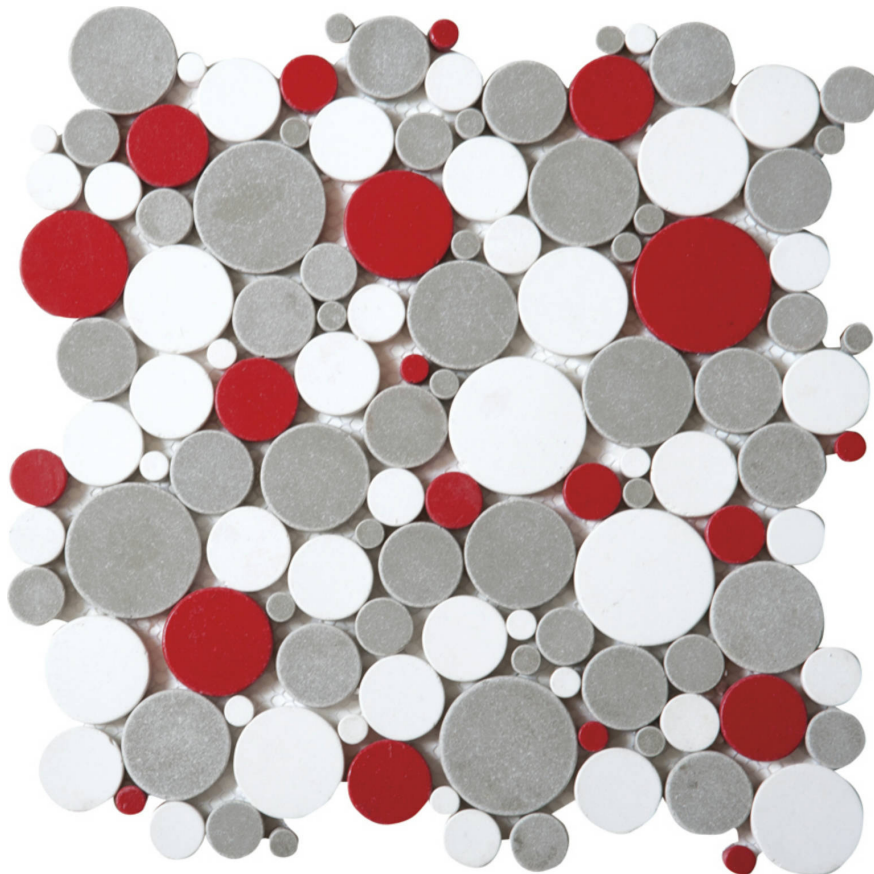

# WORLD TILE

---

### WHITE GREY RED PENNY ROUNDS INTERLOCKING MOSAIC

---

Mosaic and Decorative Tile | 12"x12" |

### TECHNICAL DATA

CODE: RVCHAWP022  
NAME: White Grey Red Penny Rounds Interlocking Mosaic  
SIZE: 12"x12"  
SERIES: Chelsea Collection  
LOOK: Multi-Look Mosaics  
FAMILY: Mosaic and Decorative Tile  
BILLING UNIT: SH  
SUITABLE FOR: Backsplash,Indoor,Shower  
TYPE OF PIECE: Mosaic  
USE: Floor and Wall