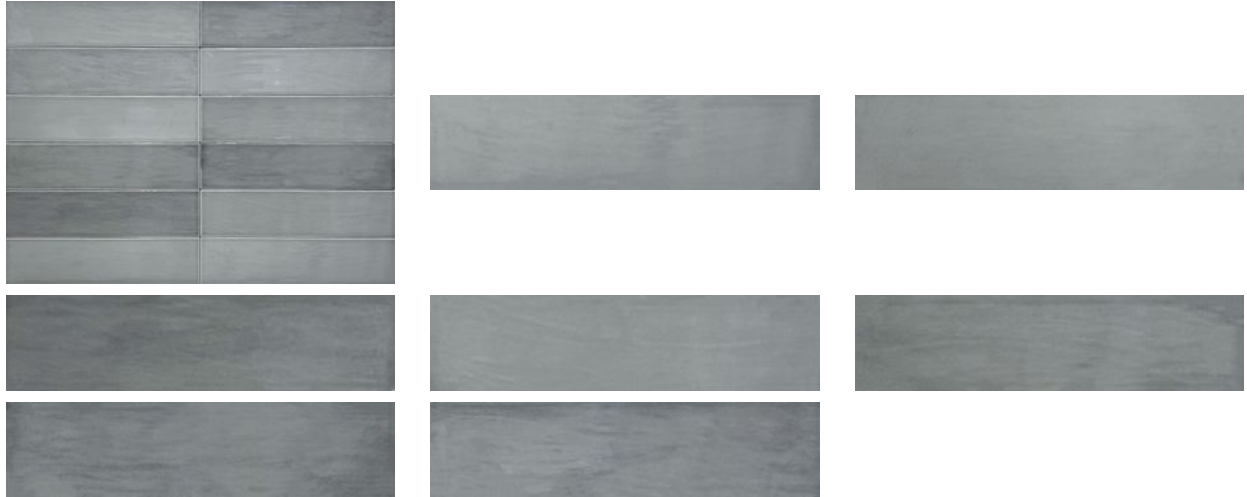

WORLD TILE

PRODUCT
MOROCCO GREY 3X11

Tile | 3"x11" | Porcelain

GRAPHIC VARIETY

TECHNICAL DATA

CODE: QUMO-GY-1
NAME: Morocco Grey 3x11
SIZE: 3"x11"
SERIES: Morocco
FINISH: Gloss
LOOK: Hand-crafted
FAMILY: Tile
FROST RESISTANCE: Yes
PEI: 4
BILLING UNIT: SF
STYLE: Contemporary
SUITABLE FOR: Indoor, Outdoor, Pool, Backsplash, Shower
TYPOLOGY: Porcelain
TYPE OF PIECE: Field Tile
USE: Floor and Wall