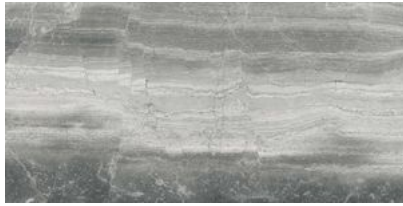

WORLD TILE

SERIES VOLCANA NOTTE

|| Marble

Earthy and sophisticated, Volcana Notte® makes use of the majesty of its veins to express strength and elegance. Enigmatic yet resplendent, this marble conveys nobility to any interior through its dark nuances and bright tones.

PRODUCTS

Volcana Notte 18x36
18"x36" | Marble

Volcana Notte 12x24
12"x24" | Marble

Volcana Notte 24 Picket
12"x20" | Marble

Volcana Notte 1.25 Penny Round Mosaic
10"x14" | Marble

Volcana Notte 2 Hexagon Mosaic
12"x12" | Marble