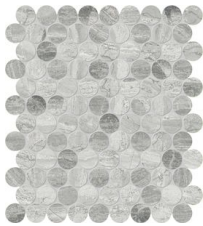

WORLD TILE

SERIES VOLCANA NOTTE

|| Marble

Earthy and sophisticated, Volcana Notte® makes use of the majesty of its veins to express strength and elegance. Enigmatic yet resplendent, this marble conveys nobility to any interior through its dark nuances and bright tones.

PRODUCTS

Volcana Notte 18x36
18"x36" | Marble

Volcana Notte 12x24
12"x24" | Marble

Volcana Notte 24 Picket
12"x20" | Marble

Volcana Notte 1.25 Penny Round Mosaic
10"x14" | Marble

Volcana Notte 2 Hexagon Mosaic
12"x12" | Marble

Volcana Notte 2x8.5 Chevron Mosaic
12"x12" | Marble

Volcana Notte 2x6 Picket Mosaic
10.5"x12" | Marble

Volcana Notte .5x12 Deco-Bar
0.5"x12" | Marble

Volcana Notte 3x12
3"x12" | Marble

ROOM SCENES

Size	Product type	BOX			PALLET		
		pcs	sqft	lb	boxes	sqft	lb
18"x36"	Field Tile	2	9.04	58.93		325.44	
12"x24"	Field Tile	4	7.97	52.492		382.56	
12"x20"	Field Tile	4	6.46	39.684		310.08	
10"x14"	Mosaic	5	4.95	25.465		49.5	
12"x12"	Mosaic	5	4.95	26.345		49.5	
10.5"x12"	Mosaic	5	4.41	22.31		44.1	
3"x12"	Field Tile	30	7.43	48.42		334.35	
0.5"x12"	Trim	50		17.4			