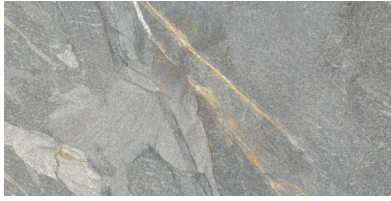

WORLD TILE

PRODUCT
CAPRI GREY 12X24

Tile | 12"x24" | Porcelain

GRAPHIC VARIETY

ROOM SCENES

TECHNICAL DATA

CODE: QUCJ-GR-1
NAME: Capri Grey 12X24
SIZE: 12"x24"
SERIES: Capri
FINISH: Natural
LOOK: Stone Look
EDGE: Rectified
FAMILY: Tile
FROST RESISTANCE: Yes
PEI: 4
BILLING UNIT: SF
SHADE VARIATION: V4
STYLE: Contemporary
SUITABLE FOR: Indoor, Outdoor
TYPOLOGY: Porcelain
THICKNESS (APH): 7 mm
TYPE OF PIECE: Field Tile
USE: Floor and Wall