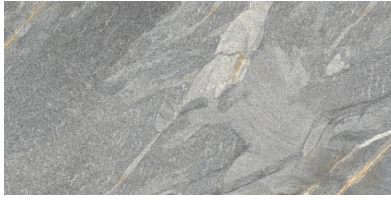

WORLD TILE

PRODUCT
CAPRI GREY 12X24

Tile | 12"x24" | Porcelain

GRAPHIC VARIETY

ROOM SCENES

TECHNICAL DATA

CODE: QUCJ-GR-1
NAME: Capri Grey 12X24
SIZE: 12"x24"
SERIES: Capri
FINISH: Natural
LOOK: Stone Look
EDGE: Rectified
FAMILY: Tile
FROST RESISTANCE: Yes
PEI: 4
BILLING UNIT: SF
SHADE VARIATION: V4
STYLE: Contemporary
SUITABLE FOR: Indoor, Outdoor
TYPOLOGY: Porcelain
THICKNESS (APH): 7 mm
TYPE OF PIECE: Field Tile
USE: Floor and Wall