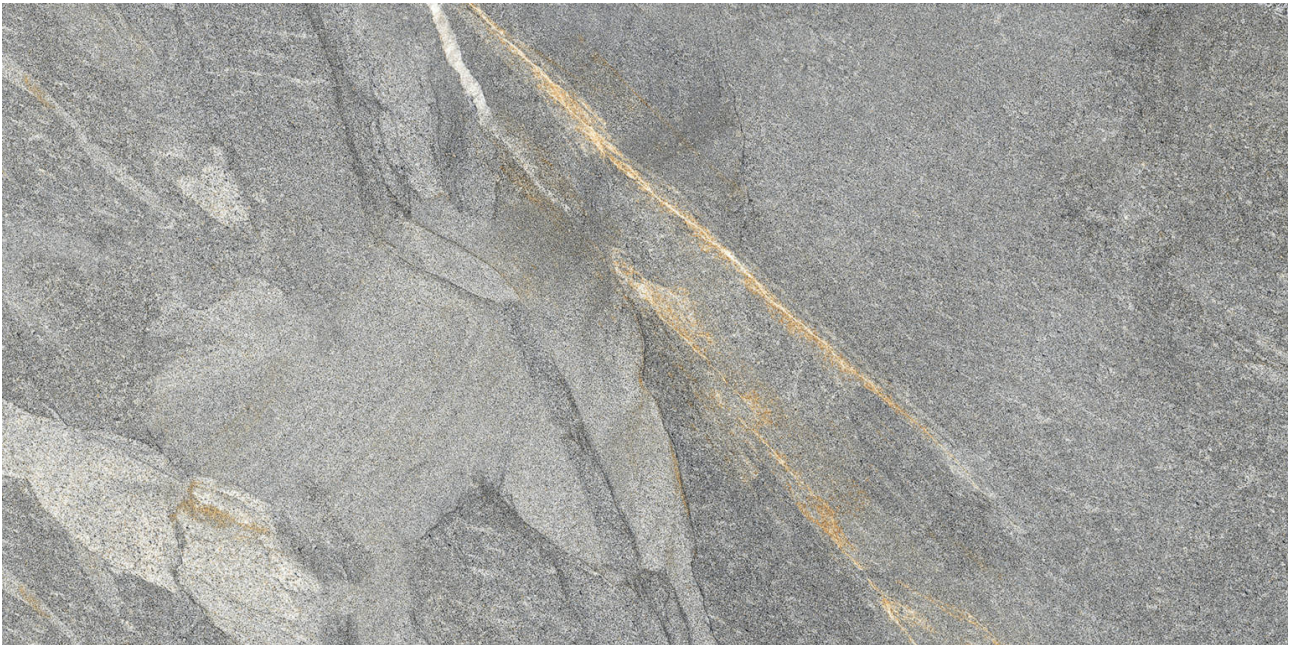

WORLD TILE

PRODUCT
CAPRI GREY 12X24

Tile | 12"x24" | Porcelain

GRAPHIC VARIETY

ROOM SCENES

TECHNICAL DATA

CODE: QUCJ-GR-1
NAME: Capri Grey 12X24
SIZE: 12"x24"
SERIES: Capri
FINISH: Natural
LOOK: Stone Look
EDGE: Rectified
FAMILY: Tile
FROST RESISTANCE: Yes
PEI: 4
BILLING UNIT: SF
SHADE VARIATION: V4
STYLE: Contemporary
SUITABLE FOR: Indoor, Outdoor
TYPOLOGY: Porcelain
THICKNESS (APH): 7 mm
TYPE OF PIECE: Field Tile
USE: Floor and Wall