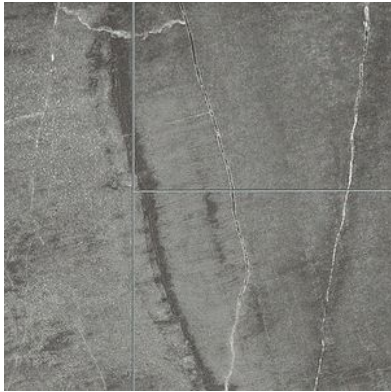

WORLD TILE

PRODUCT

CRACKED SLATE SHOWER WALL KIT 36X60X78

Waterproof Wall and Floor Covering | 36"x60"x78" | SPC

GRAPHIC VARIETY

ROOM SCENES

TECHNICAL DATA

CODE: LC53818
NAME: Cracked Slate Shower Wall Kit 36x60x78
SIZE: 36"x60"x78"
SERIES: Cracked Slate Plus
FINISH: Matt
LOOK: Stone Look
CLICK SYSTEM: Lico Fast Click
COMMERCIAL WARRANTY: 10 Year
EDGE: Beveled Edge
FAMILY: Waterproof Wall and Floor Covering
BILLING UNIT: KT
STYLE: Contemporary
SUITABLE FOR: Shower|Indoor
TYPOLOGY: SPC
TYPE OF PIECE: Kit
TYPOLOGY: Signature Plus Shower Wall
TOTAL THICKNESS: 5.0 mm
USE: Wall only
WEAR LAYER: UV Cured Lacquer