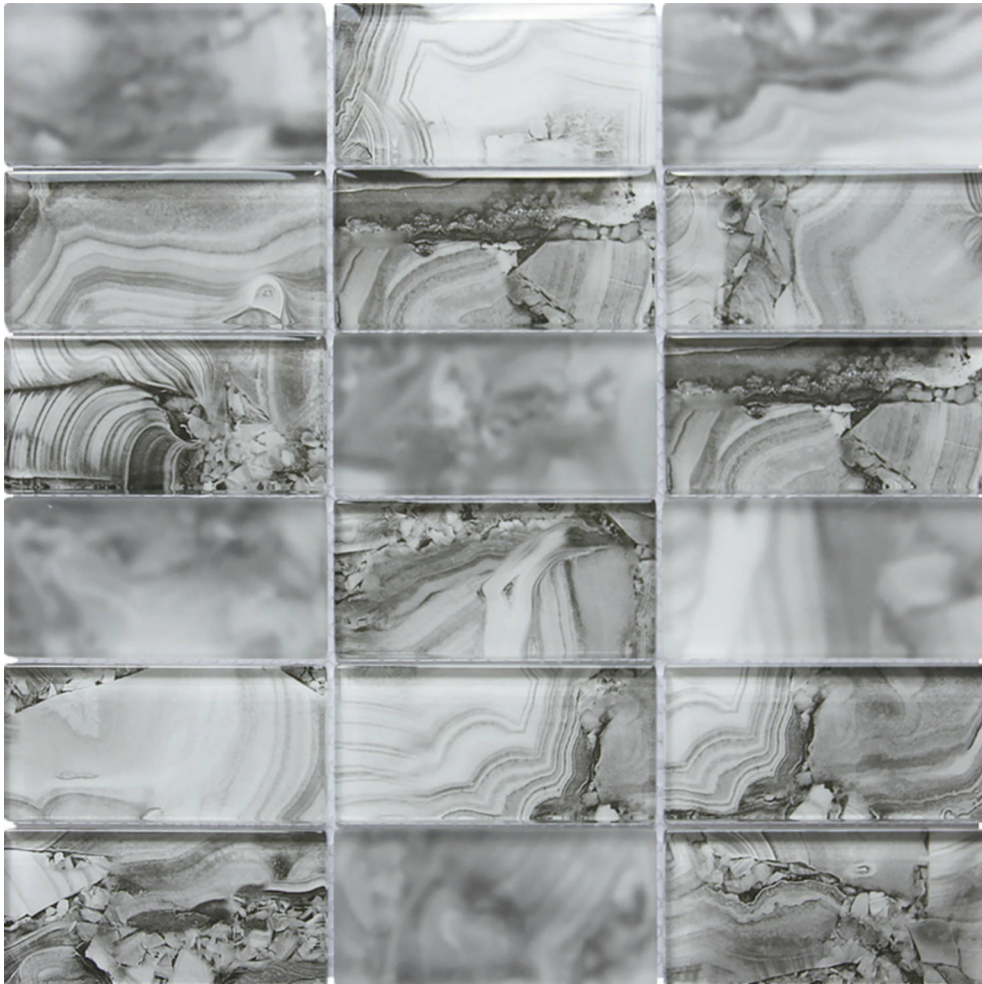

WORLD TILE

PRODUCT

ONYX PATTERN GREY GLASS SHEET MOSAIC

Mosaic and Decorative Tile | 11.8"x11.8" | Glass

TECHNICAL DATA

CODE: RVCHAWV050
NAME: Onyx Pattern Grey Glass Sheet Mosaic
SIZE: 11.8"x11.8"
SERIES: Chelsea Collection
LOOK: Multi-Look Mosaics
FAMILY: Mosaic and Decorative Tile
BILLING UNIT: SH
SUITABLE FOR: Backsplash,Indoor,Outdoor,Shower,Pool
TYPOLOGY: Glass
TYPE OF PIECE: Mosaic
USE: Wall only