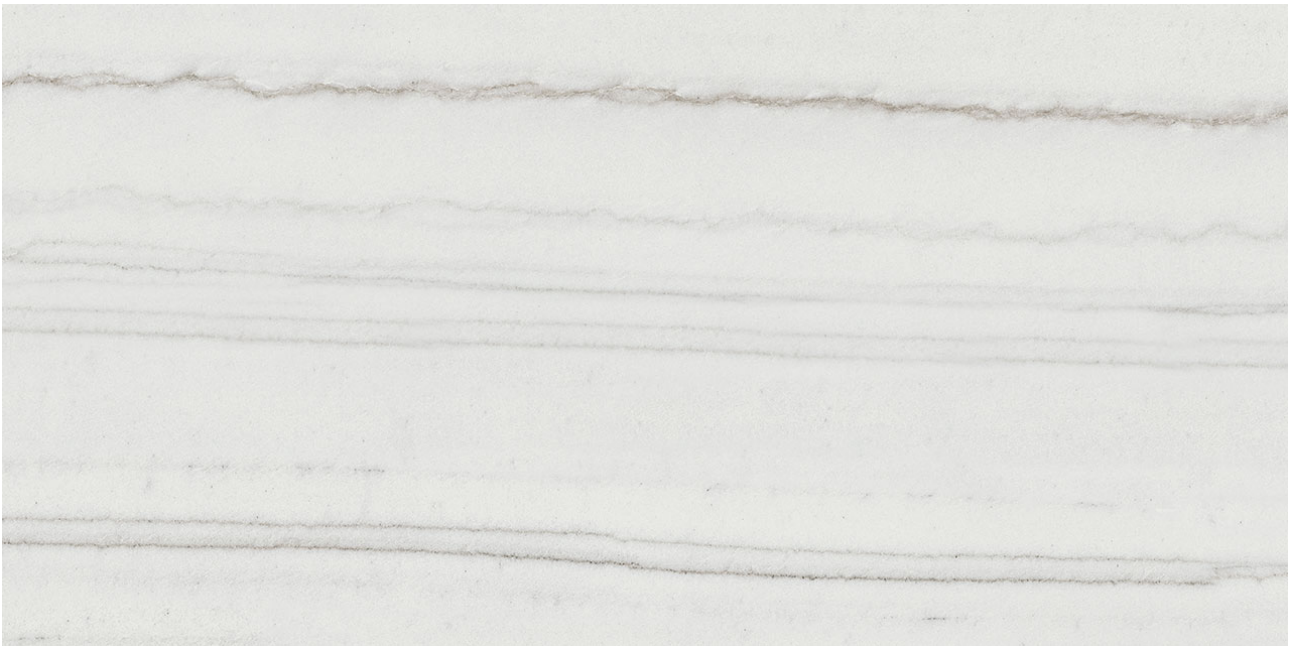

# WORLD TILE

---

### ROYAL STONEWORKS 12X24 TUSCAN WHITE VEIN POLISHED

---

Tile | 12"x24" | Porcelain

## TECHNICAL DATA

CODE: QUSW-TW-5P

NAME: Royal Stoneworks 12X24 Tuscan White Vein Polished

SIZE: 12"x24"

SERIES: Royal Stoneworks

FINISH: Polished

LOOK: Stone Look

EDGE: Rectified

FAMILY: Tile

FROST RESISTANCE: Yes

SPECIAL ORDER: Special Order

STYLE: Contemporary

SUITABLE FOR: Indoor|Shower

TPOLOGY: Porcelain

TYPE OF PIECE: Field Tile

USE: Floor and Wall