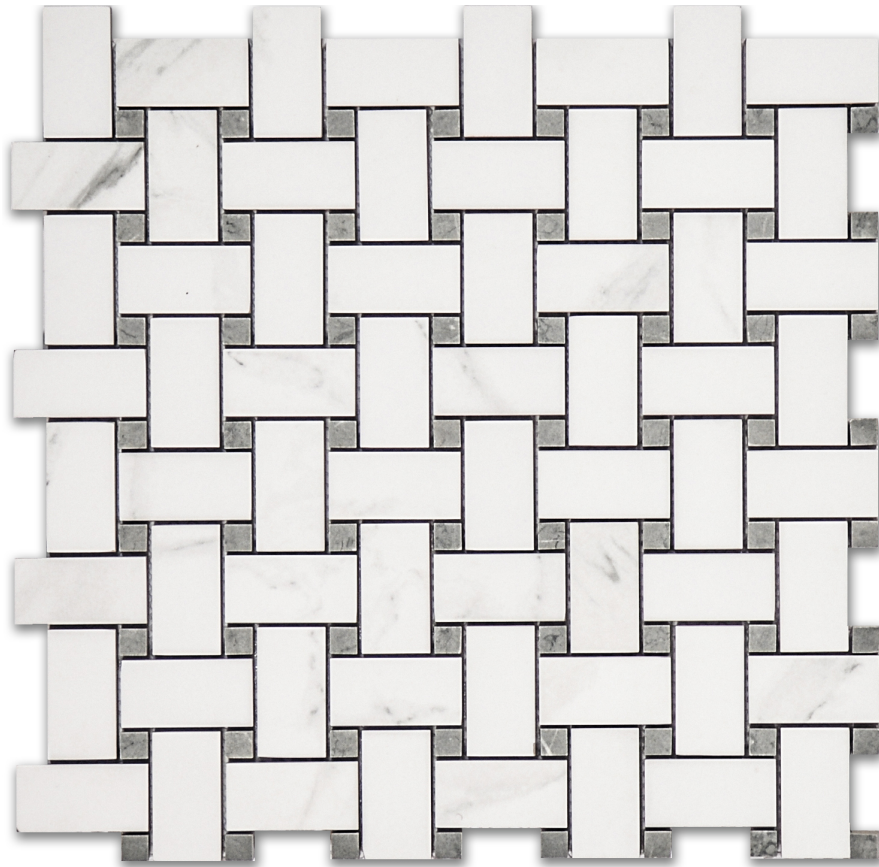

WORLD TILE

PRODUCT

TREASURE STATUARIO POLISHED BASKETWEAVE MOSAIC

Tile | 12"x12" | Porcelain

GRAPHIC VARIETY

TECHNICAL DATA

CODE: QUTS-ST-M3
NAME: Treasure Statuario Polished Basketweave Mosaic
SIZE: 12"x12"
SERIES: Treasure
FINISH: Polished
LOOK: Marble Look
FAMILY: Tile
MOSAIC CHIP SIZE: Mesh-Mounted
BILLING UNIT: SH
SHADE VARIATION: V3
STYLE: Contemporary
SUITABLE FOR: Indoor, Shower, Backsplash
TYPOLOGY: Porcelain
TYPE OF PIECE: Mosaic
USE: Floor and Wall