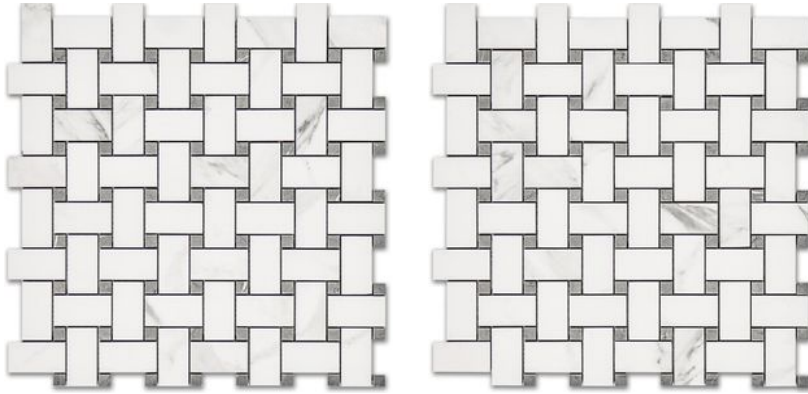

WORLD TILE

PRODUCT

TREASURE STATUARIO POLISHED BASKETWEAVE MOSAIC

Tile | 12"x12" | Porcelain

GRAPHIC VARIETY

TECHNICAL DATA

CODE: QUTS-ST-M3
NAME: Treasure Statuario Polished Basketweave Mosaic
SIZE: 12"x12"
SERIES: Treasure
FINISH: Polished
LOOK: Marble Look
FAMILY: Tile
MOSAIC CHIP SIZE: Mesh-Mounted
BILLING UNIT: SH
SHADE VARIATION: V3
STYLE: Contemporary
SUITABLE FOR: Indoor, Shower, Backsplash
TYPOLOGY: Porcelain
TYPE OF PIECE: Mosaic
USE: Floor and Wall

PACKING

Size	Product type	BOX			PALLET		
		pcs	sqft	lb	boxes	sqft	lb
12"x12"	Mosaic	14					

WARNING The information contained in this packing list is for guidance only, the contents of the packing may vary. Please consult our sales representatives for an exact list.