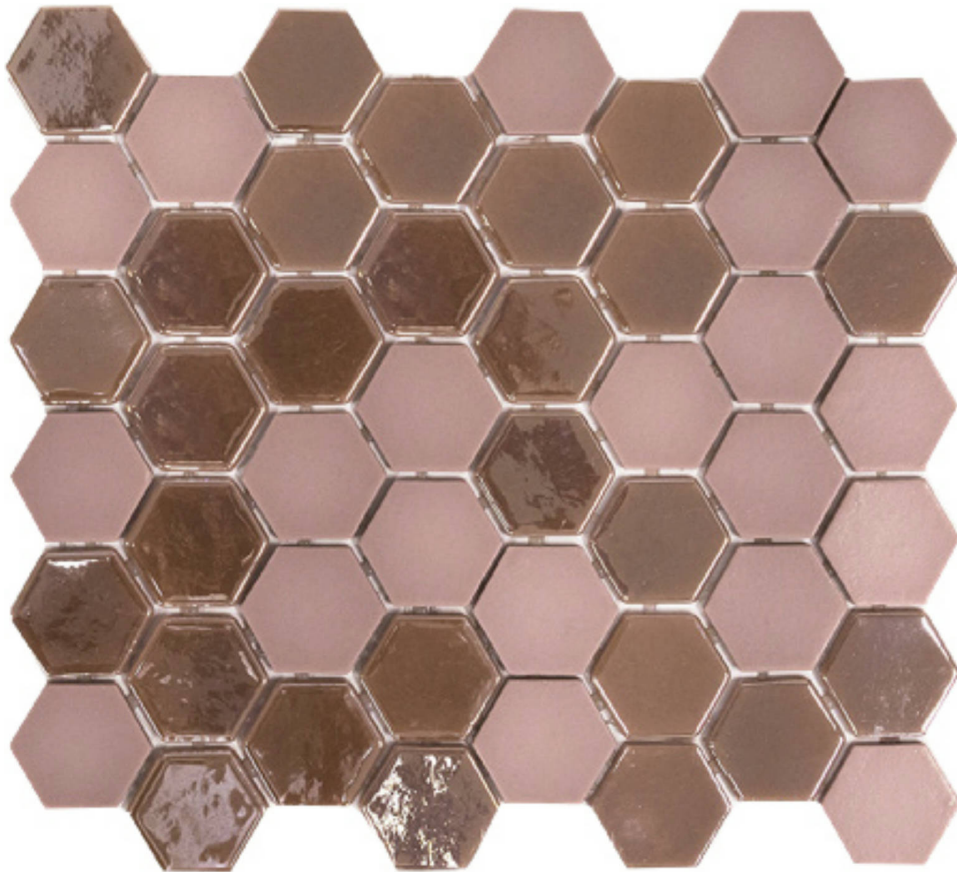

# WORLD TILE

---

## PRODUCT CONFETTI MOSAIC PINK

---

Mosaic and Decorative Tile | 10.75"x12.5" | Glass

## TECHNICAL DATA

CODE: RVHA093  
NAME: Confetti Mosaic Pink  
SIZE: 10.75"x12.5"  
SERIES: Hamptons Collection  
LOOK: Multi-Look Mosaics  
FAMILY: Mosaic and Decorative Tile  
BILLING UNIT: SH  
STYLE: Contemporary  
SUITABLE FOR: Backsplash, Indoor  
TYPOLOGY: Glass  
TYPE OF PIECE: Mosaic  
USE: Wall only