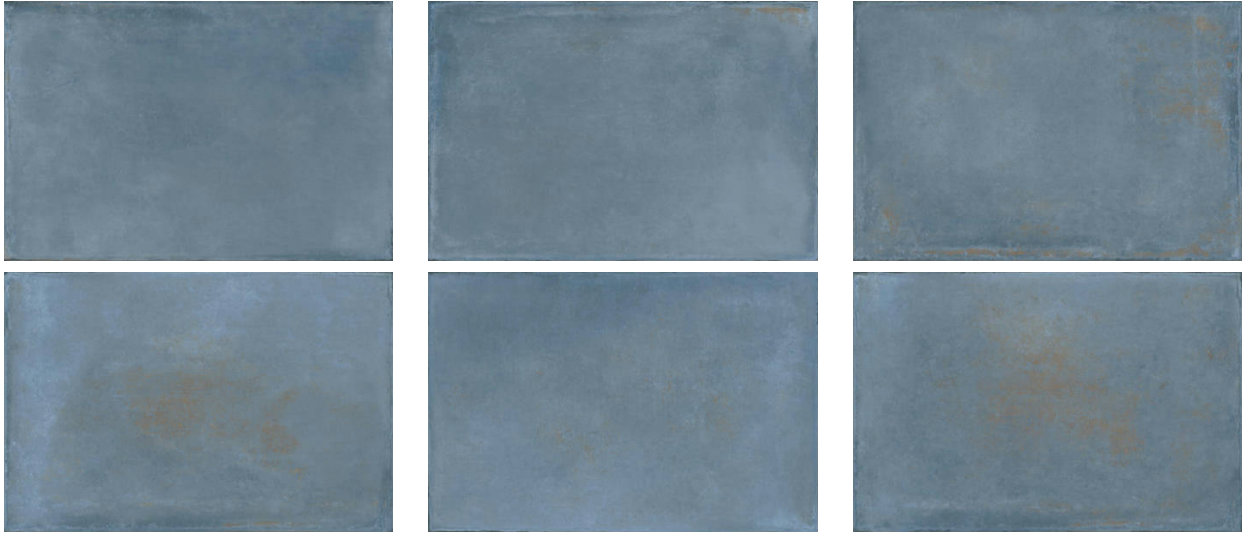

WORLD TILE

PRODUCT
SEABROOK BLU 16X24

Tile | 16"x24" | Glazed Porcelain

GRAPHIC VARIETY

ROOM SCENES

TECHNICAL DATA

CODE: QU CR-SE-4
NAME: Seabrook Blu 16x24
SIZE: 16"x24"
SERIES: Charleston
FINISH: Matt
LOOK: Terracotta
BREAKING STRENGTH (APH): SAFE 1300 N
CHEMICAL RESISTANCE (APH): Not Affected
DCOF (APH): >0.89
FAMILY: Tile
FROST RESISTANCE: Yes
PEI: 4
BILLING UNIT: SF
SHADE VARIATION: V1
STAIN RESISTANCE (APH): Not Affected
STYLE: Contemporary
SUITABLE FOR: Backsplash|Indoor|Shower
TYPOLOGY: Glazed Porcelain
THICKNESS (APH): 9.5
TYPE OF PIECE: Field Tile
USE: Floor and Wall
WATER ABSORPTION (APH): <=0.5%