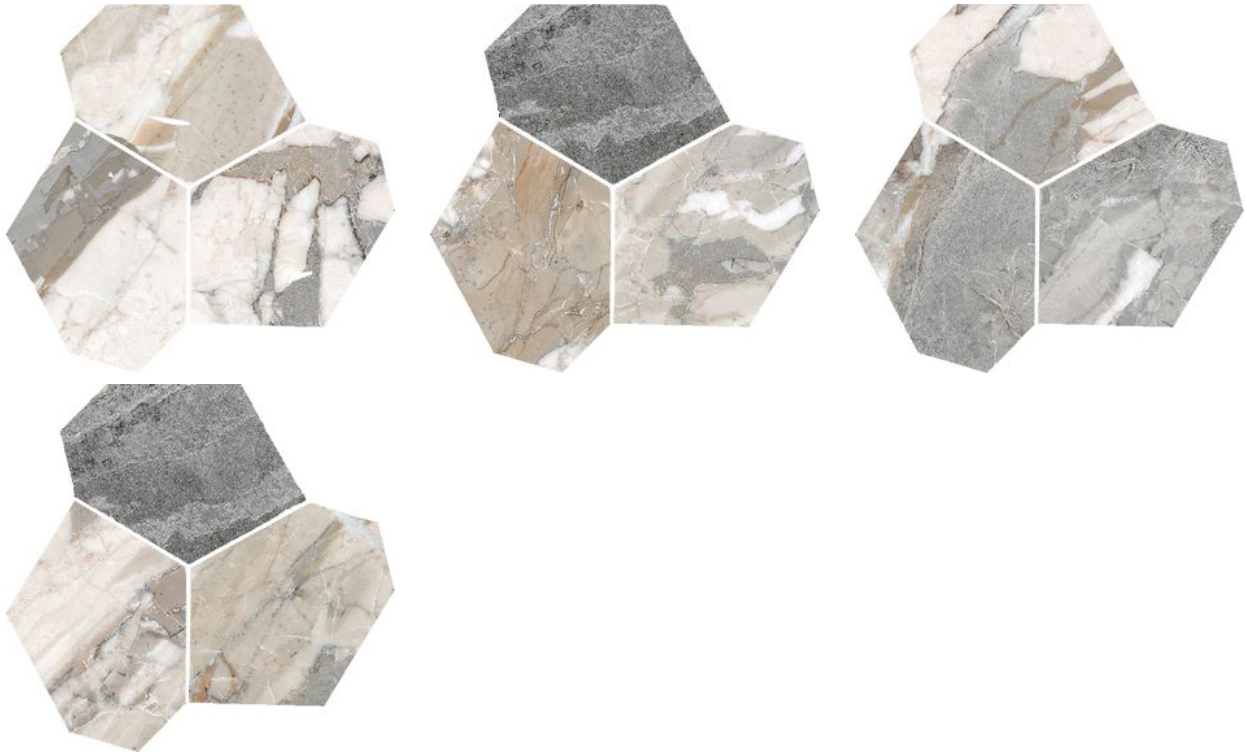

WORLD TILE

PRODUCT

DYNASTY GREY POLISHED/MATTE 11X12 EGGS MOSAIC

Tile | 11"x12" | Porcelain

GRAPHIC VARIETY

TECHNICAL DATA

CODE: QUDY-GR-M2
NAME: Dynasty Grey Polished/Matte 11X12 Eggs Mosaic
SIZE: 11"x12"
SERIES: Dynasty
FINISH: Polished/Matte
LOOK: Marble Look
BREAKING STRENGTH (APH): min. 35 N/mm²
CHEMICAL RESISTANCE (APH): Not Affected
FAMILY: Tile
FROST RESISTANCE: Yes
PEI: 4
BILLING UNIT: SF
SHADE VARIATION: V4
STAIN RESISTANCE (APH): Not Affected
STYLE: Traditional
SUITABLE FOR: Indoor| Outdoor| Pool| Backsplash| Shower
TYPOLOGY: Porcelain
THICKNESS (APH): 8.5 Mm
TYPE OF PIECE: Mosaic
USE: Floor and Wall
WATER ABSORPTION (APH): <=0.5%