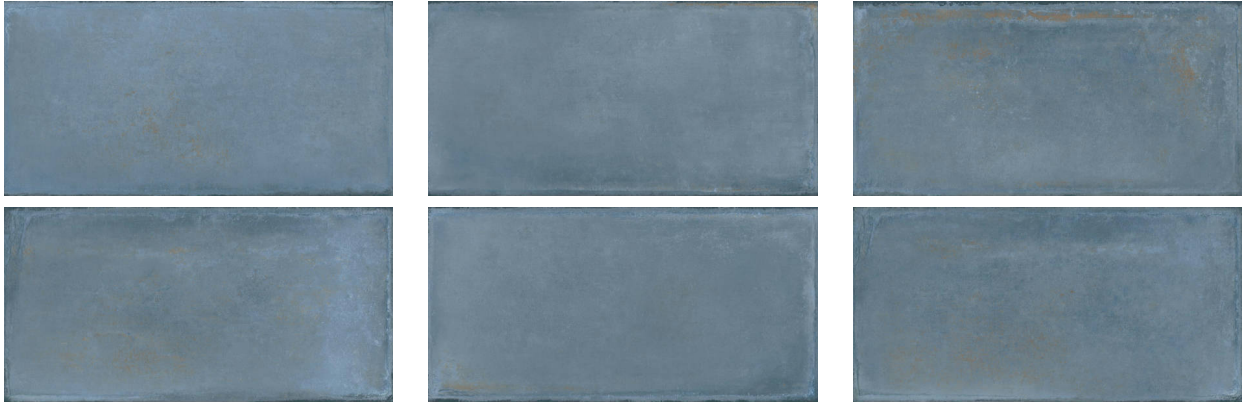

WORLD TILE

PRODUCT
SEABROOK BLU 8X16F

Tile | 8"x16" | Glazed Porcelain

GRAPHIC VARIETY

ROOM SCENES

TECHNICAL DATA

CODE: QU CR-SE-2
NAME: Seabrook Blu 8x16F
SIZE: 8"x16"
SERIES: Charleston
FINISH: Matt
LOOK: Terracotta
BREAKING STRENGTH (APH): SAFE 1300 N
CHEMICAL RESISTANCE (APH): Not Affected
DCOF (APH): >0.89
FAMILY: Tile
FROST RESISTANCE: Yes
PEI: 4
BILLING UNIT: SF
SHADE VARIATION: V1
STAIN RESISTANCE (APH): Not Affected
STYLE: Contemporary
SUITABLE FOR: Backsplash|Indoor|Shower
TYPOLOGY: Glazed Porcelain
THICKNESS (APH): 9.5
TYPE OF PIECE: Field Tile
USE: Floor and Wall
WATER ABSORPTION (APH): <=0.5%