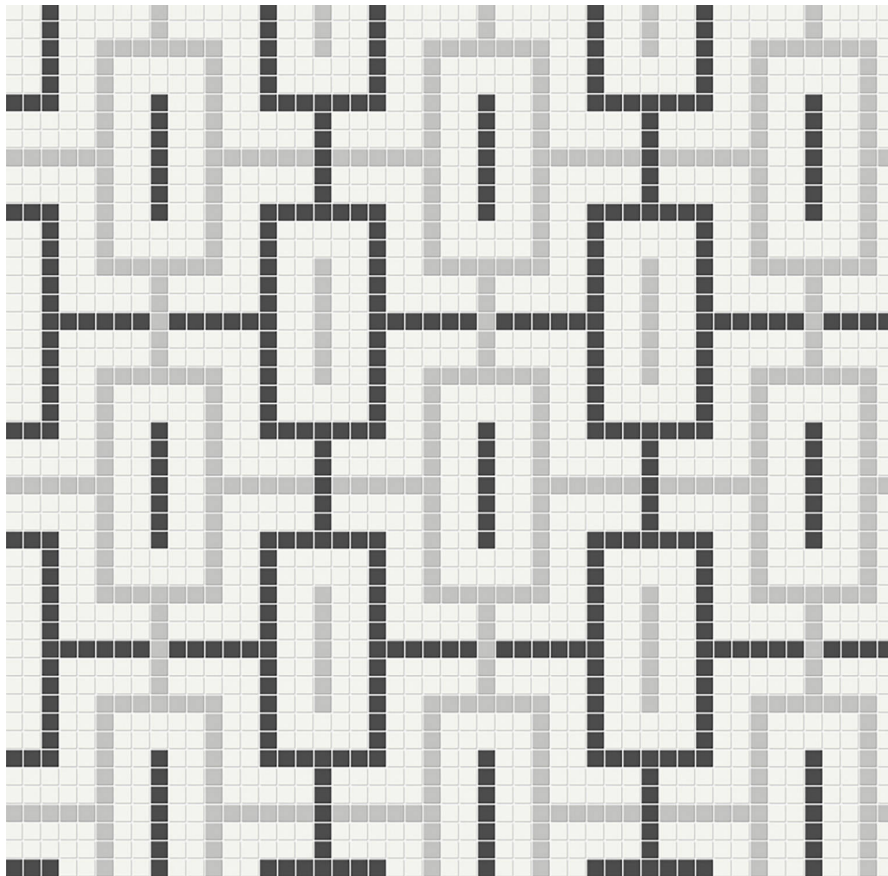

WORLD TILE

PRODUCT

MIDNIGHT BLEND MATTE CHAIN PATTERN MOSAIC

Tile | 11.42"x11.42" | Porcelain

TECHNICAL DATA

CODE: QUTR-MI-M19M
NAME: Midnight Blend Matte Chain Pattern Mosaic
SIZE: 11.42"x11.42"
SERIES: Traditions
FINISH: Matt
LOOK: Mono-Color
FAMILY: Tile
FROST RESISTANCE: Yes
MOSAIC CHIP SIZE: Mesh-Mounted
BILLING UNIT: SF
STYLE: Classic
SUITABLE FOR: Backsplash,Indoor
TYPOLOGY: Porcelain
TYPE OF PIECE: Mosaic
USE: Floor and Wall