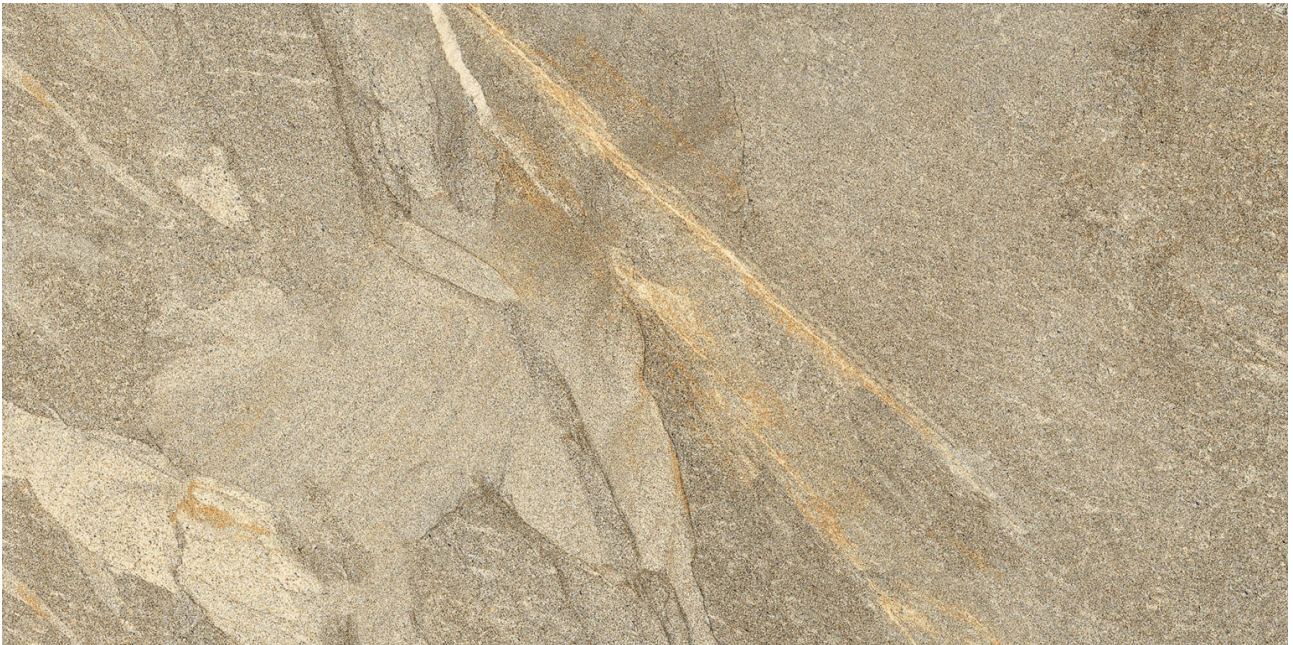

WORLD TILE

PRODUCT
CAPRI BEIGE 12X24

Tile | 12"x24" | Porcelain

GRAPHIC VARIETY

ROOM SCENES

TECHNICAL DATA

CODE: QUCJ-BE-1
NAME: Capri Beige 12X24
SIZE: 12"x24"
SERIES: Capri
FINISH: Natural
LOOK: Stone Look
EDGE: Rectified
FAMILY: Tile
FROST RESISTANCE: Yes
PEI: 4
BILLING UNIT: SF
SHADE VARIATION: V4
STYLE: Contemporary
SUITABLE FOR: Indoor, Outdoor
TYPOLOGY: Porcelain
THICKNESS (APH): 7 mm
TYPE OF PIECE: Field Tile
USE: Floor and Wall