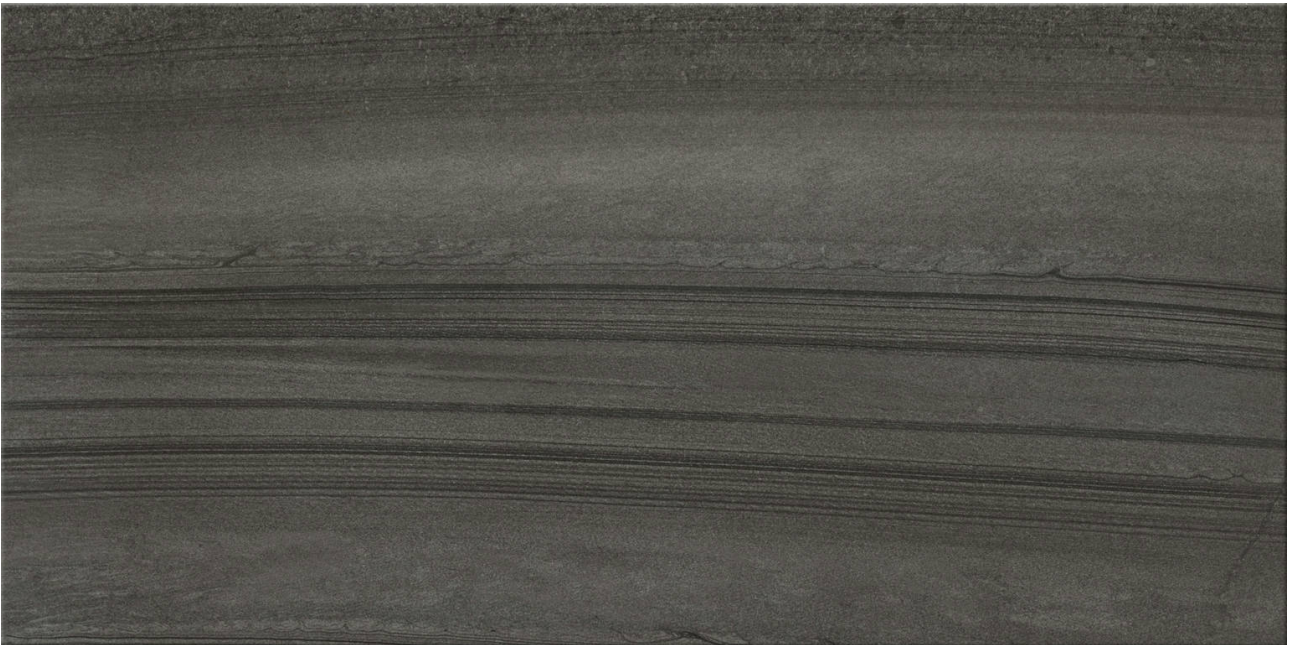

WORLD TILE

PRODUCT
12X24 ROCK DARK

Tile | 12"x24" | Porcelain

TECHNICAL DATA

CODE: QURH-RO-1N
NAME: 12x24 Rock Dark
SIZE: 12"x24"
SERIES: Rhythm
FINISH: Matt
LOOK: Marble Look
FAMILY: Tile
FROST RESISTANCE: Yes
PEI: 4
BILLING UNIT: SF
STYLE: Contemporary
SUITABLE FOR: Indoor|Shower
TYPOLOGY: Porcelain
TYPE OF PIECE: Field Tile
USE: Floor and Wall