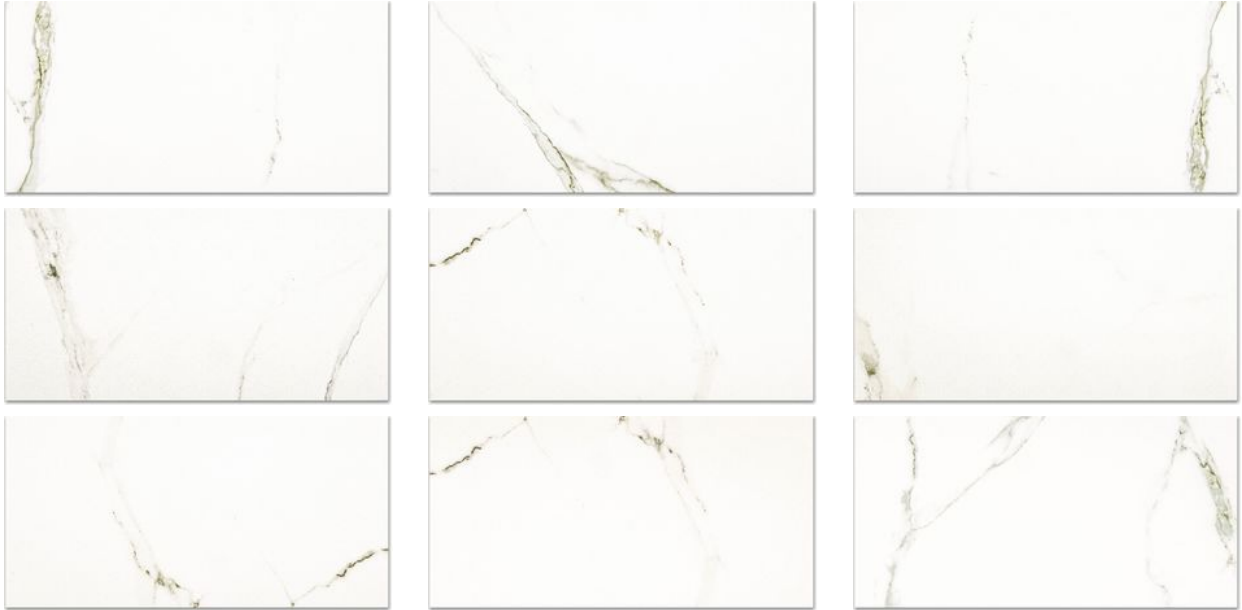

WORLD TILE

PRODUCT
MATTE ADORATION 16X32

Tile | 16"x31" | Porcelain

GRAPHIC VARIETY

TECHNICAL DATA

CODE: QUAD-AD-5N
NAME: Matte Adoration 16X32
SIZE: 16"x31"
SERIES: Ardor
FINISH: Matt
LOOK: Marble Look
EDGE: Rectified
FAMILY: Tile
FROST RESISTANCE: Yes
BILLING UNIT: SF
STYLE: Contemporary
SUITABLE FOR: Backsplash
TYPOLOGY: Porcelain
TYPE OF PIECE: Field Tile
USE: Floor and Wall