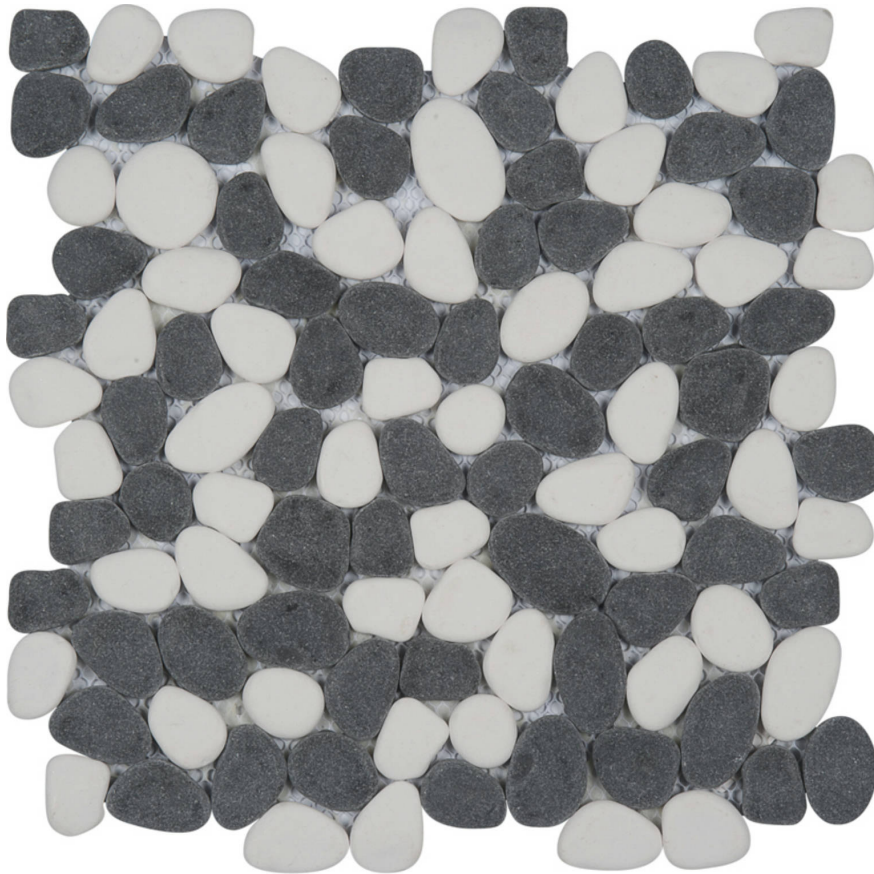

WORLD TILE

PRODUCT

WHITE&BLACK RECONSTITUTED PEBBLE INTERLOCKING MOSAIC

Mosaic and Decorative Tile | 12"x12" | Natural Stone

TECHNICAL DATA

CODE: RVCHAWP026
NAME: White&Black Reconstituted Pebble Interlocking Mosaic
SIZE: 12"x12"
SERIES: Chelsea Collection
LOOK: Multi-Look Mosaics
FAMILY: Mosaic and Decorative Tile
BILLING UNIT: SH
SUITABLE FOR: Backsplash,Indoor,Shower
TYPOLOGY: Natural Stone
TYPE OF PIECE: Mosaic
USE: Floor and Wall