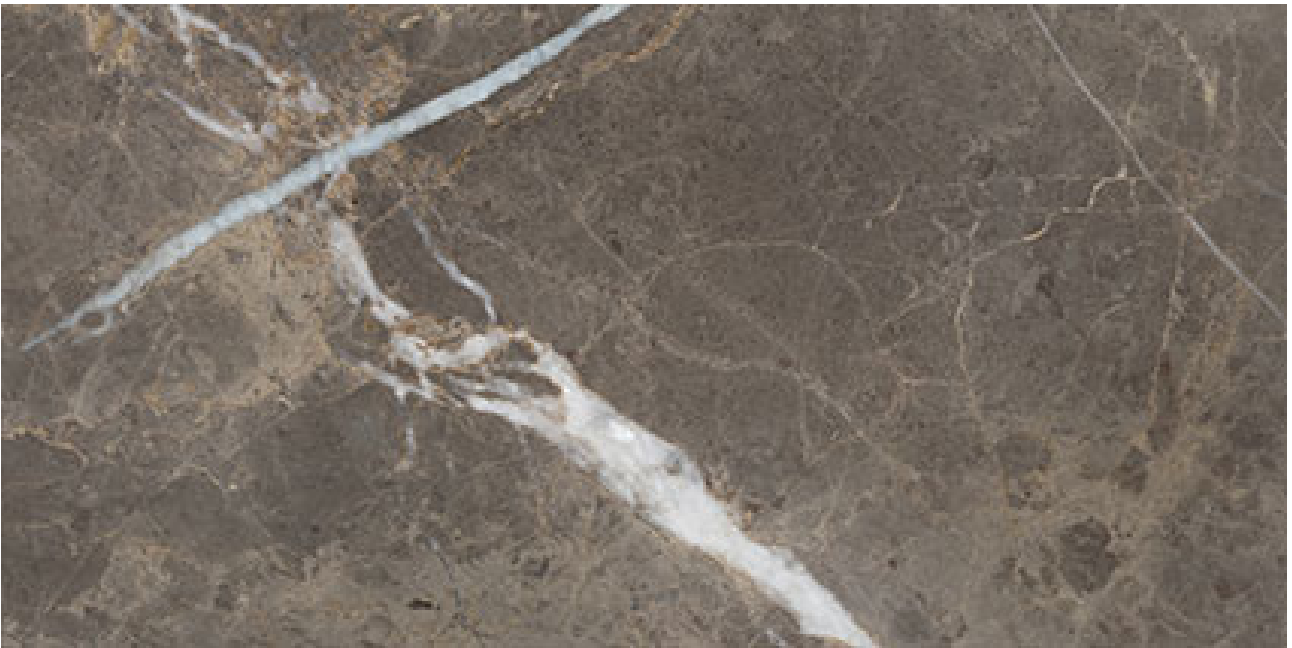

WORLD TILE

PRODUCT

ROYAL STONEWORKS 12X24 REGAL BROWN MARBLE POLISHED

Tile | 12"x24" | Porcelain

TECHNICAL DATA

CODE: QUSW-RM-5P
NAME: Royal Stoneworks 12X24 Regal Brown Marble Polished
SIZE: 12"x24"
SERIES: Royal Stoneworks
FINISH: Polished
LOOK: Stone Look
EDGE: Rectified
FAMILY: Tile
FROST RESISTANCE: Yes
SHADE VARIATION: V3
SPECIAL ORDER: Special Order
STYLE: Contemporary
SUITABLE FOR: Indoor|Shower
TYPOLOGY: Porcelain
TYPE OF PIECE: Field Tile
USE: Floor and Wall