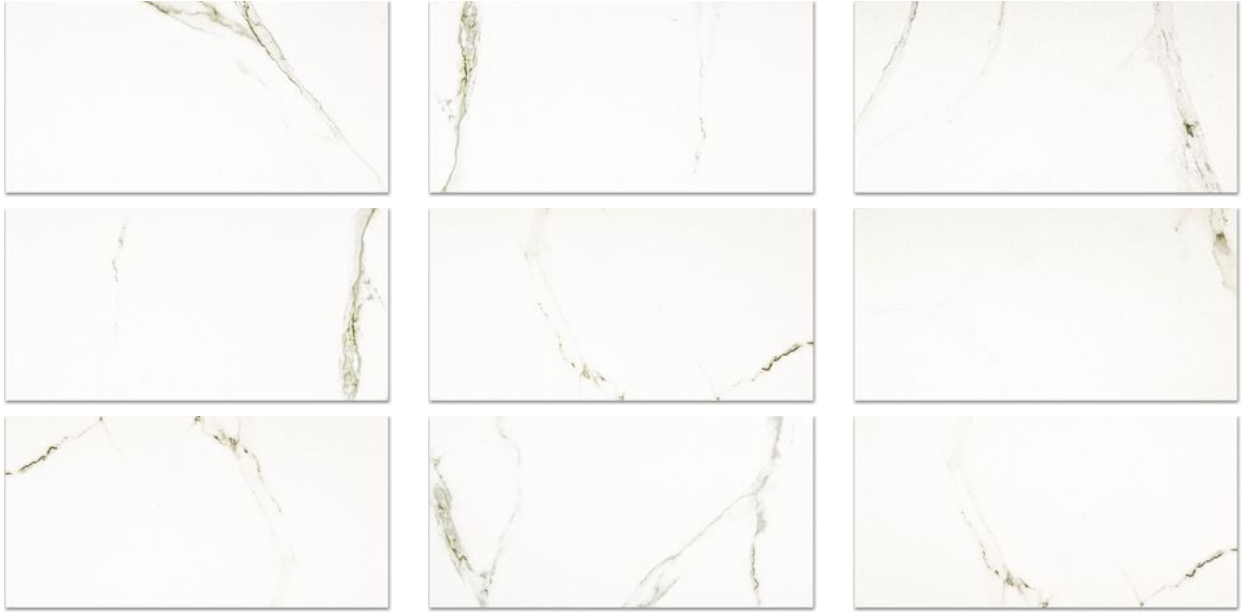

# WORLD TILE

---

**PRODUCT**  
**POLISHED ADORATION 12X24**

---

Tile | 12"x24" | Porcelain

## GRAPHIC VARIETY

## TECHNICAL DATA

CODE: QUAD-AD-2PN  
NAME: Polished Adoration 12X24  
SIZE: 12"x24"  
SERIES: Ardor  
FINISH: Polished  
LOOK: Marble Look  
EDGE: Rectified  
FAMILY: Tile  
FROST RESISTANCE: Yes  
BILLING UNIT: SF  
STYLE: Contemporary  
SUITABLE FOR: Indoor  
TYPOLOGY: Porcelain  
TYPE OF PIECE: Field Tile  
USE: Floor and Wall