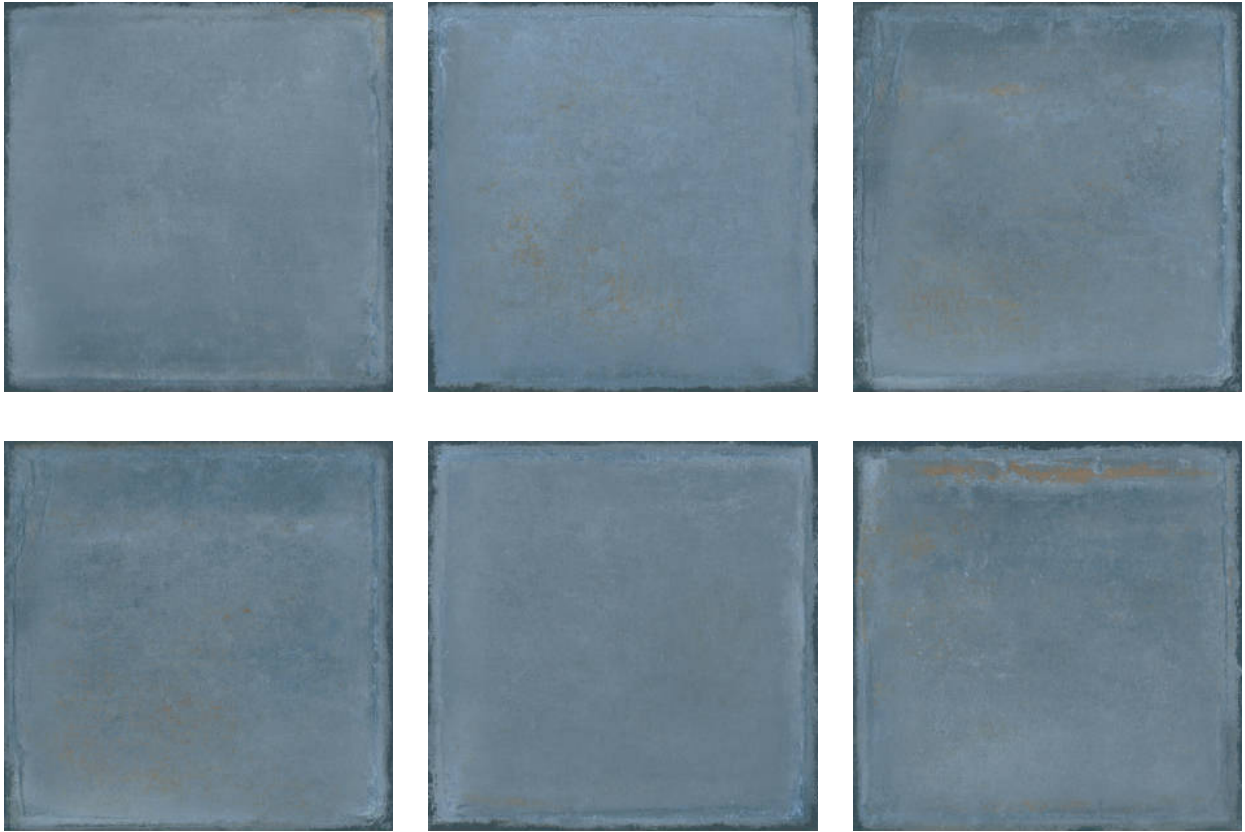

WORLD TILE

PRODUCT
SEABROOK BLU 8X8

Tile | 8"x8" | Glazed Porcelain

GRAPHIC VARIETY

ROOM SCENES

TECHNICAL DATA

CODE: QU CR-SE-1
NAME: Seabrook Blu 8x8
SIZE: 8"x8"
SERIES: Charleston
FINISH: Matt
LOOK: Terracotta
BREAKING STRENGTH (APH): SAFE 1300 N
CHEMICAL RESISTANCE (APH): Not Affected
DCOF (APH): >0.89
FAMILY: Tile
FROST RESISTANCE: Yes
PEI: 4
BILLING UNIT: SF
SHADE VARIATION: V1
STAIN RESISTANCE (APH): Not Affected
STYLE: Contemporary
SUITABLE FOR: Backsplash|Indoor|Shower
TYPOLOGY: Glazed Porcelain
THICKNESS (APH): 9.5
TYPE OF PIECE: Field Tile
USE: Floor and Wall
WATER ABSORPTION (APH): <=0.5%