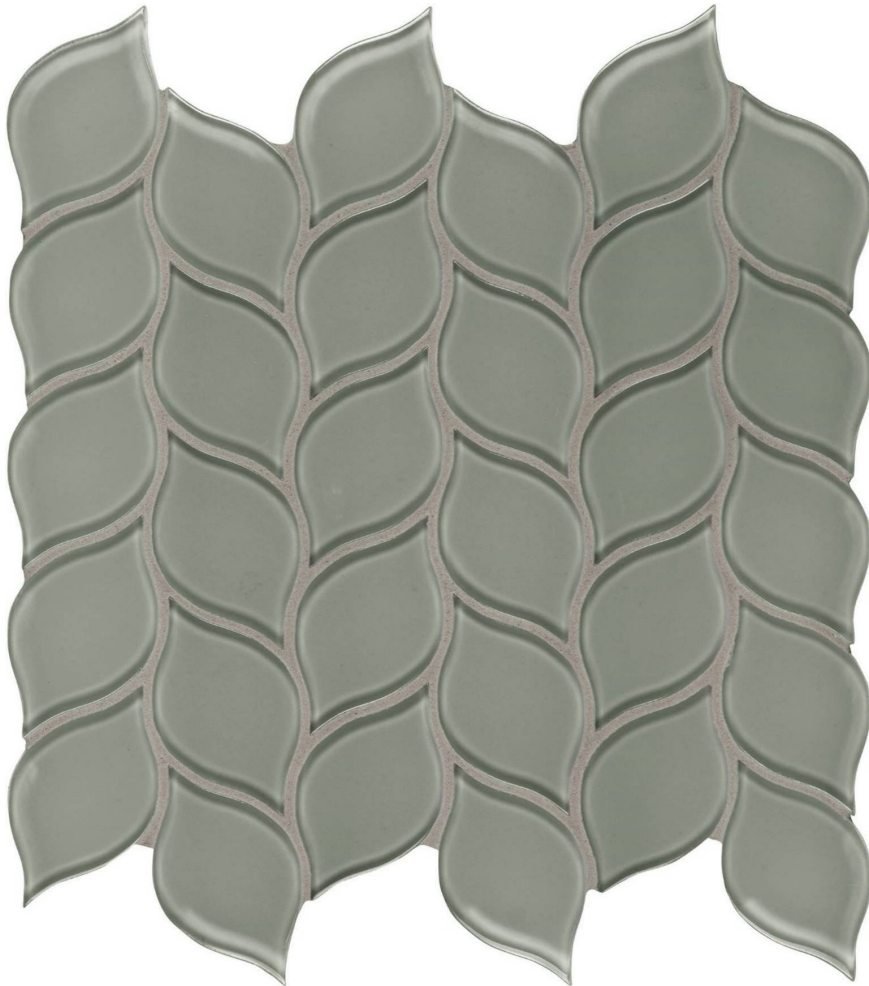

WORLD TILE

PRODUCT
SMOKE PETAL MOSAIC

Mosaic and Decorative Tile | 12"x12" |

TECHNICAL DATA

CODE: AC35-132
NAME: Smoke Petal Mosaic
SIZE: 12"x12"
SERIES: Bliss Element
FINISH: Gloss
LOOK: Glass
FAMILY: Mosaic and Decorative Tile
MOSAIC CHIP SIZE: Mesh-Mounted
BILLING UNIT: SF
STYLE: Classic
SUITABLE FOR: Indoor|Outdoor
TYPE OF PIECE: Mosaic
USE: Wall only