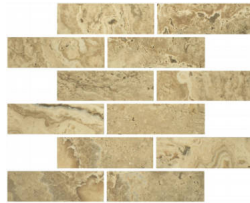

## SERIES ANTICO

---

Stone Look | | Porcelain

This line has a beautiful satin finish that is more visible in person.

## PRODUCTS

**12X24F Ivory**  
12"x24" | Porcelain

**12X24F Sand**  
12"x24" | Porcelain

**12X24F Walnut**  
12"x24" | Porcelain

**12X24F Classic**  
12"x24" | Porcelain

**18X18F Ivory**  
18"x18" | Porcelain

**18X18F Sand**  
18"x18" | Porcelain

**18X18F Walnut**  
18"x18" | Porcelain

**Walnut 2X6 Mosaic**  
12"x15" | Porcelain

**Classic 2X6 Mosaic**  
12"x15" | Porcelain

**Sand 2X6 Mosaic**  
12"x15" | Porcelain