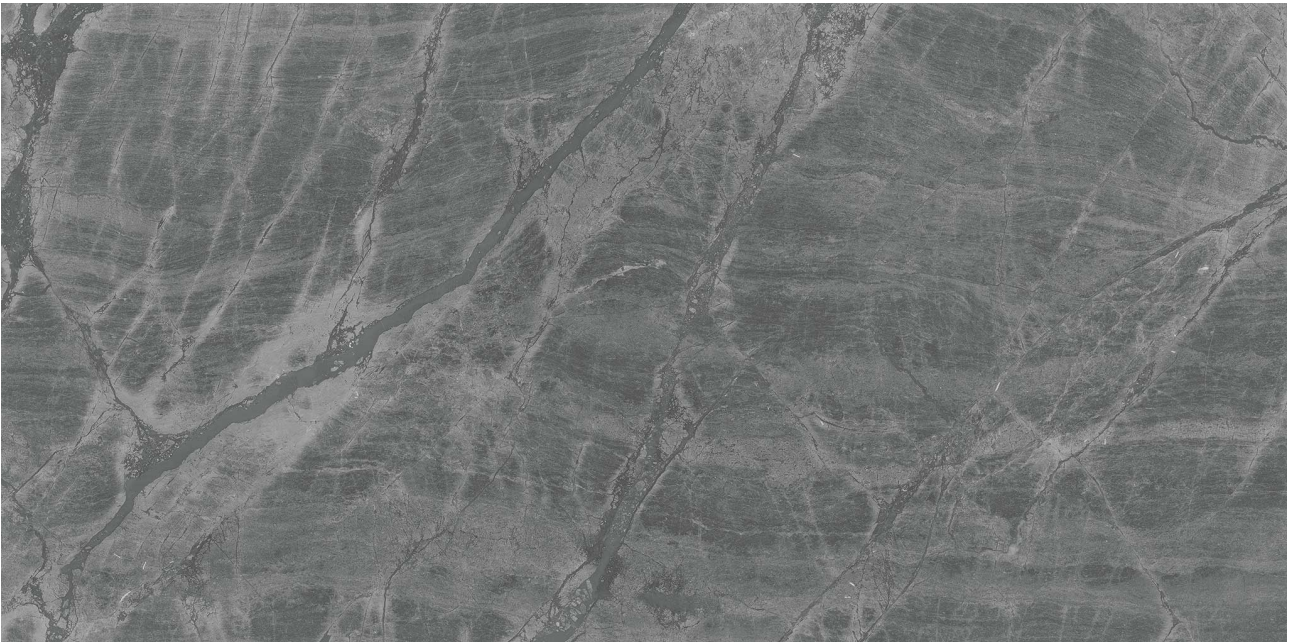

WORLD TILE

PRODUCT
GEMMA MYSTIQUE 18X36

Stone | 18"x36" | Marble

ROOM SCENES

TECHNICAL DATA

CODE: AS5000-05780
NAME: Gemma Mystique 18x36
SIZE: 18"x36"
SERIES: Gemma Mystique
FINISH: Brushed
EDGE: Straight Edge
FAMILY: Stone
BILLING UNIT: SF
SUITABLE FOR: Indoor|Shower
TYPOLOGY: Marble
TYPE OF PIECE: Field Tile
USE: Floor and Wall