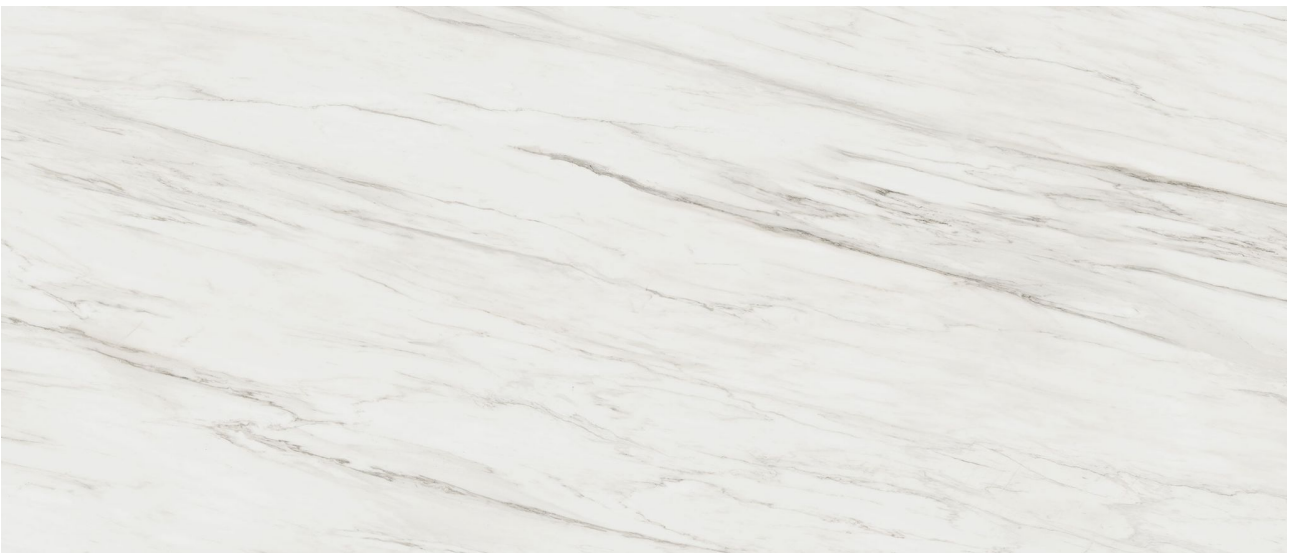

WORLD TILE

PRODUCT

ROYAL STONEWORKS 48X110 ITALIAN CREAM VEIN POLISHED

Tile | 48"x110" | Sintered Slab

TECHNICAL DATA

CODE: QUSW-IC-2P
NAME: Royal Stoneworks 48X110 Italian Cream Vein Polished
SIZE: 48"x110"
SERIES: Royal Stoneworks
FINISH: Polished
LOOK: Stone Look
EDGE: Rectified
FAMILY: Tile
FROST RESISTANCE: Yes
SPECIAL ORDER: Special Order
STYLE: Contemporary
SUITABLE FOR: Indoor|Shower
TYPOLOGY: Sintered Slab
TYPE OF PIECE: Field Tile
USE: Floor and Wall