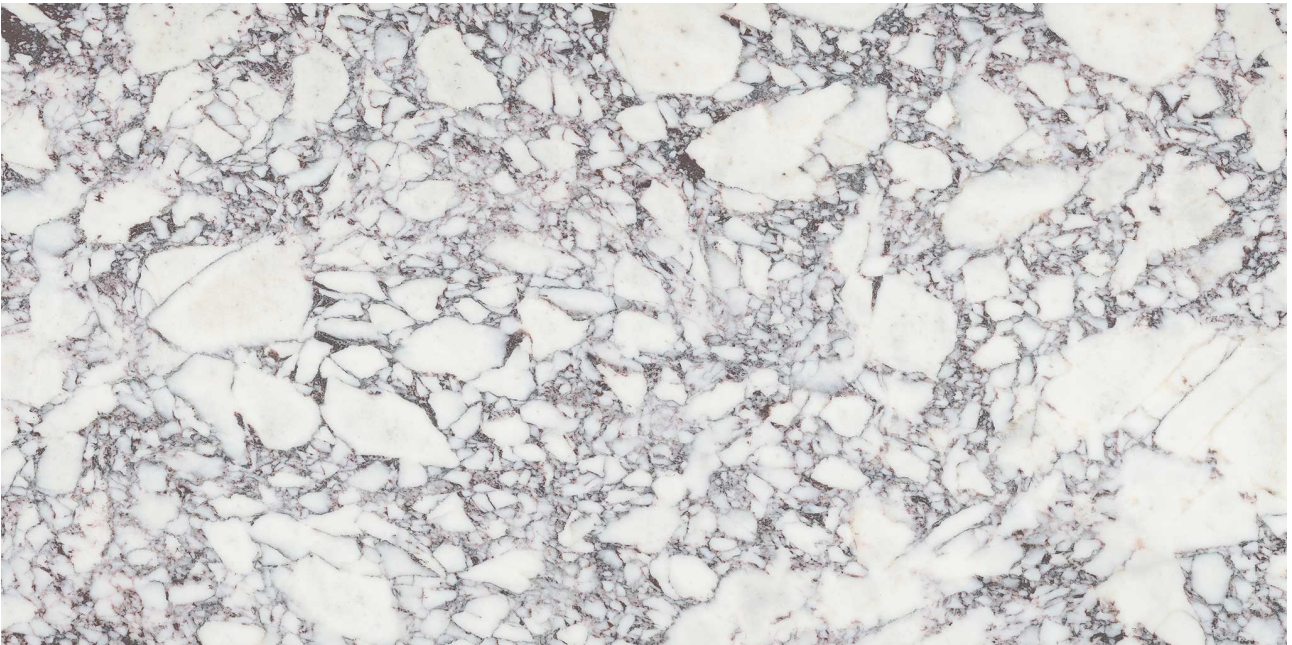

# WORLD TILE

---

**PRODUCT**  
**VIOLA ROCCIA 18X36**

---

Stone | 18"x36" | Marble

## TECHNICAL DATA

CODE: AS5000-05650  
NAME: Viola Roccia 18x36  
SIZE: 18"x36"  
SERIES: Viola Roccia  
FINISH: Honed  
EDGE: Straight Edge  
FAMILY: Stone  
BILLING UNIT: SF  
SUITABLE FOR: Indoor|Shower  
TYPOLOGY: Marble  
TYPE OF PIECE: Field Tile  
USE: Floor and Wall