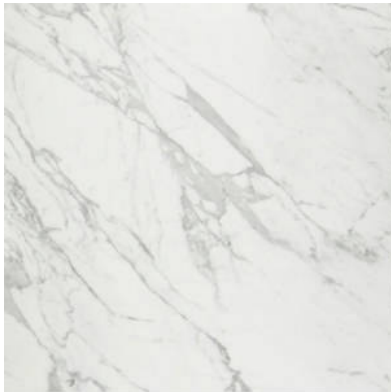

WORLD TILE

PRODUCT

MILANO STATUARIO HONED 32X32

Tile | 31"x31" | Glazed Porcelain

GRAPHIC VARIETY

TECHNICAL DATA

CODE: QULX-MI-5H
NAME: Milano Statuario Honed 32X32
SIZE: 31"x31"
SERIES: Luxury
FINISH: Matt
LOOK: Marble Look
EDGE: Rectified
FAMILY: Tile
FROST RESISTANCE: Yes
PEI: 4
BILLING UNIT: SF
STYLE: Contemporary
SUITABLE FOR: Indoor, Shower
TYPOLOGY: Glazed Porcelain
TYPE OF PIECE: Field Tile
USE: Floor and Wall