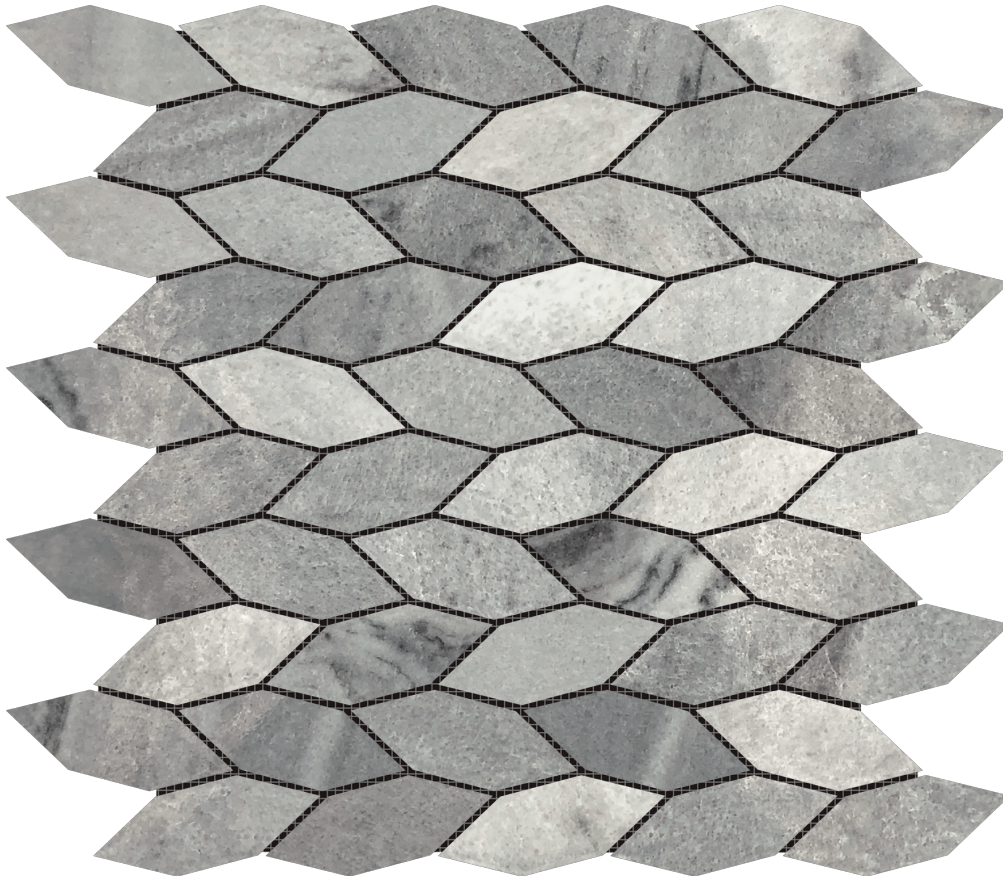

# WORLD TILE

---

### ELONGATED HEXAGON ICE GREY \"LEAVES\" MOSAIC

---

Mosaic and Decorative Tile | 12"x12" | Marble

### TECHNICAL DATA

CODE: RVCHAWM116

NAME: Elongated Hexagon Ice Grey "Leaves" Mosaic

SIZE: 12"x12"

SERIES: Chelsea Collection

LOOK: Multi-Look Mosaics

FAMILY: Mosaic and Decorative Tile

BILLING UNIT: SH

SUITABLE FOR: Backsplash,Indoor,Outdoor,Shower,Pool

TYPOLOGY: Marble

TYPE OF PIECE: Mosaic

USE: Floor and Wall