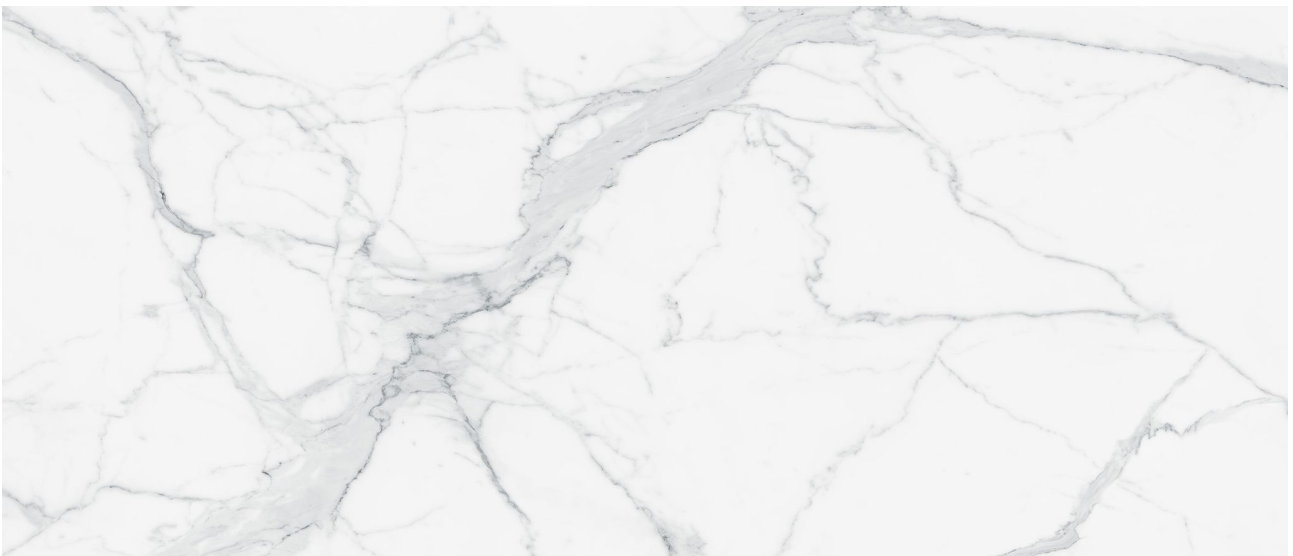

WORLD TILE

PRODUCT

ROYAL STONEWORKS 48X110 GRANDVEIN WHITE POLISHED

Tile | 48"x110" | Sintered Slab

TECHNICAL DATA

CODE: QUSW-GV-2P
NAME: Royal Stoneworks 48X110 Grandvein White Polished
SIZE: 48"x110"
SERIES: Royal Stoneworks
FINISH: Polished
LOOK: Stone Look
EDGE: Rectified
FAMILY: Tile
FROST RESISTANCE: Yes
SHADE VARIATION: V3
SPECIAL ORDER: Special Order
STYLE: Contemporary
SUITABLE FOR: Indoor|Shower
TYPOLOGY: Sintered Slab
TYPE OF PIECE: Field Tile
USE: Floor and Wall