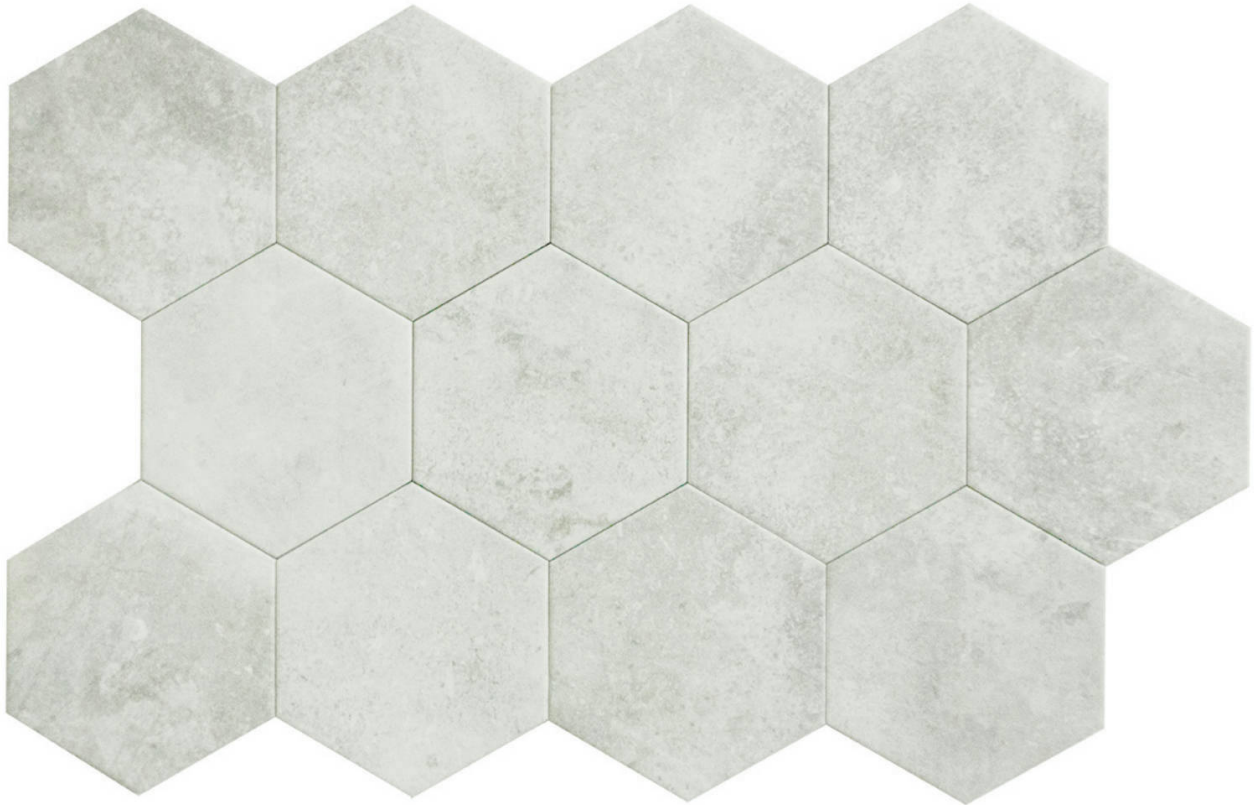

WORLD TILE

PRODUCT

SEVILLE 5.5X6.3" WHITE HEXAGON

Tile | 5.5"x6.3" | Porcelain

GRAPHIC VARIETY

DETAILS

ROOM SCENES

TECHNICAL DATA

CODE: QUSE-WH-1
NAME: Seville 5.5X6.3" White Hexagon
SIZE: 5.5"x6.3"
SERIES: Seville
FINISH: Matt
LOOK: Concrete
FAMILY: Tile
FROST RESISTANCE: Yes
PEI: 4
BILLING UNIT: SF
STYLE: Traditional
SUITABLE FOR: Backsplash|Indoor|Outdoor|Pool|Shower
TYPOLOGY: Porcelain
TYPE OF PIECE: Field Tile
USE: Floor and Wall