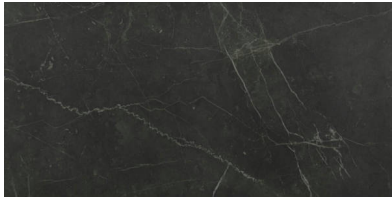

# WORLD TILE

---

**PRODUCT**  
**TIVOLI NERO POLISHED 12X24**

---

Tile | 12"x24" | Glazed Porcelain

## TECHNICAL DATA

CODE: QULX-TI-2PN  
NAME: Tivoli Nero Polished 12X24  
SIZE: 12"x24"  
SERIES: Luxury  
FINISH: Polished  
LOOK: Marble Look  
EDGE: Rectified  
FAMILY: Tile  
FROST RESISTANCE: Yes  
PEI: 4  
BILLING UNIT: SF  
STYLE: Contemporary  
SUITABLE FOR: Indoor|Shower  
TYPOLOGY: Glazed Porcelain  
TYPE OF PIECE: Field Tile  
USE: Floor and Wall