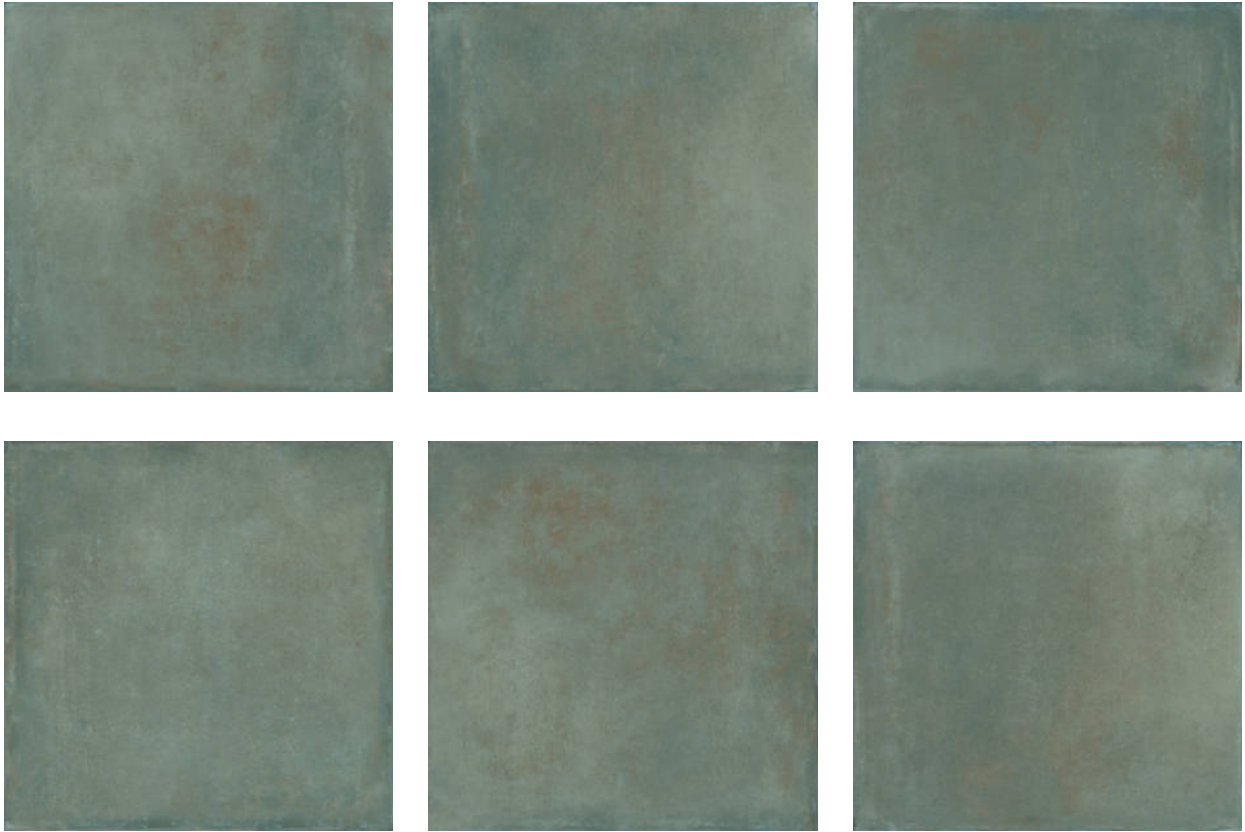

# WORLD TILE

---

**PRODUCT**  
**KIAWAH GREEN 40X40**

---

Tile | 40"x40" | Porcelain

## GRAPHIC VARIETY

## TECHNICAL DATA

CODE: QUCR-KI-5  
NAME: Kiawah Green 40x40  
SIZE: 40"x40"  
SERIES: Charleston  
FINISH: Matt  
LOOK: Terracotta  
BREAKING STRENGTH (APH): SAFE 1300 N  
CHEMICAL RESISTANCE (APH): Not Affected  
DCOF (APH): >0.89  
FAMILY: Tile  
FROST RESISTANCE: Yes  
PEI: 4  
BILLING UNIT: SF  
SHADE VARIATION: V1  
STAIN RESISTANCE (APH): Not Affected  
STYLE: Contemporary  
SUITABLE FOR: Backsplash|Indoor|Shower  
TYPOLOGY: Porcelain  
THICKNESS (APH): 8.5  
TYPE OF PIECE: Field Tile  
USE: Floor and Wall  
WATER ABSORPTION (APH): <=0.5%