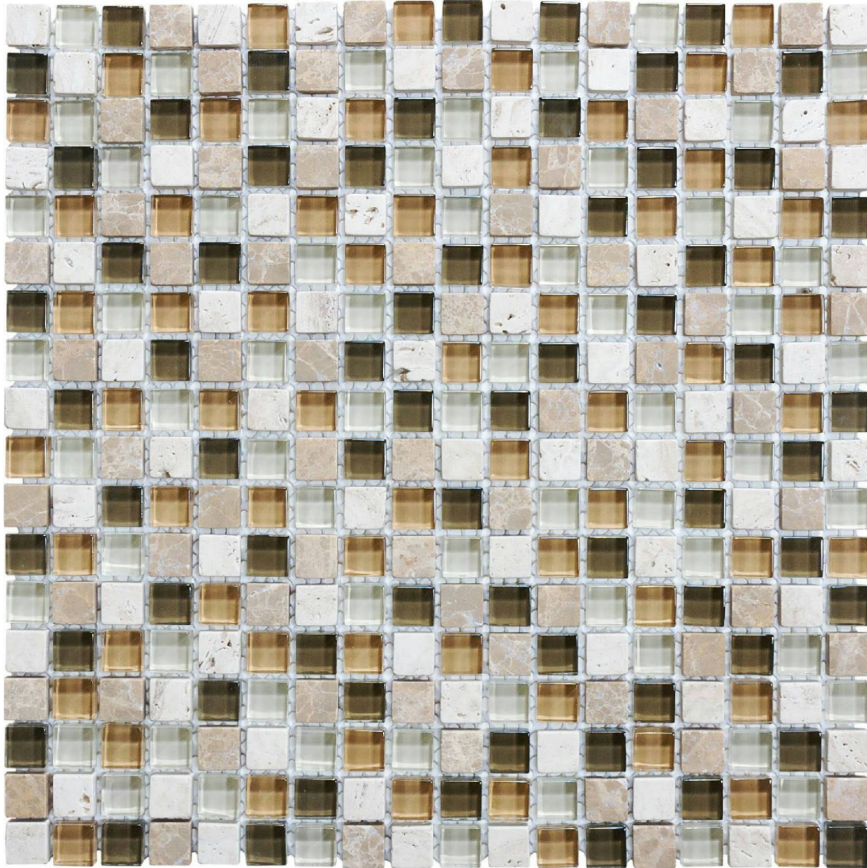

# WORLD TILE

---

### 5/8X5/8 BAMBOO MOSAIC

---

Mosaic and Decorative Tile | 12"x12" | Mixed Materials

## TECHNICAL DATA

CODE: AC3001-01180

NAME: 5/8X5/8 Bamboo Mosaic

SIZE: 12"x12"

SERIES: Glass Stone

FINISH: Matt

LOOK: Multi-Look Mosaics

FAMILY: Mosaic and Decorative Tile