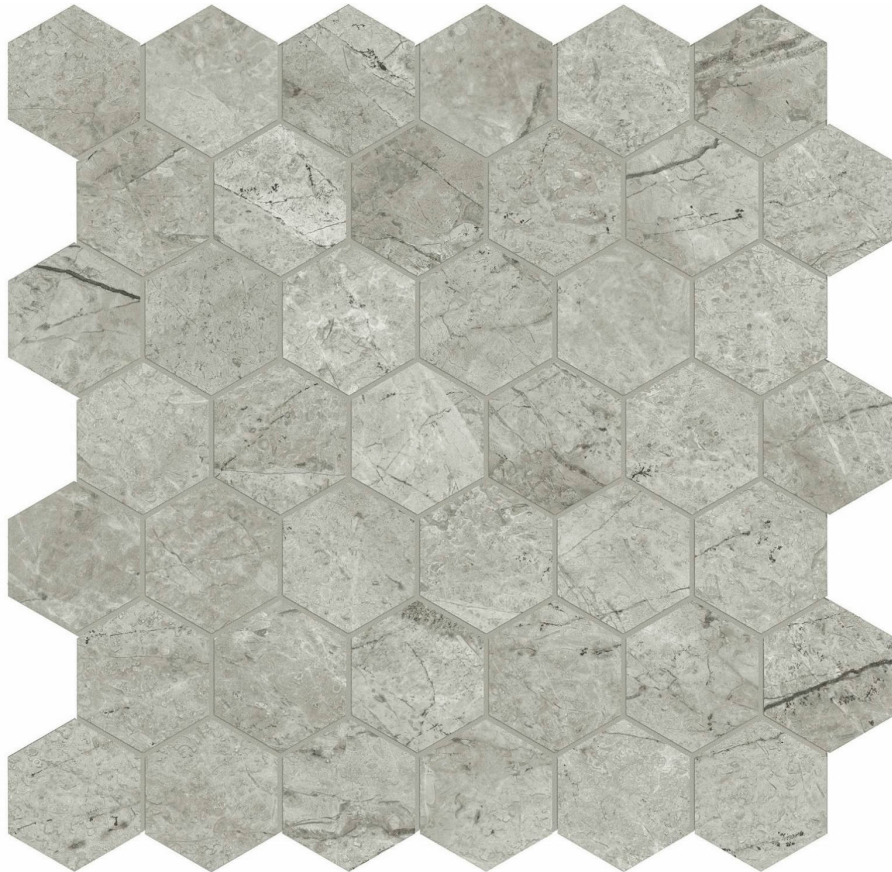

# WORLD TILE

---

### ROMA ARGENTO POLISHED 2

---

Tile | 12"x13" | Glazed Porcelain

## GRAPHIC VARIETY

## TECHNICAL DATA

CODE: QULX-RO-M2PN

NAME: Roma Argento Polished 2

SIZE: 12"x13"

SERIES: Luxury

FINISH: Polished

LOOK: Marble Look

EDGE: Rectified