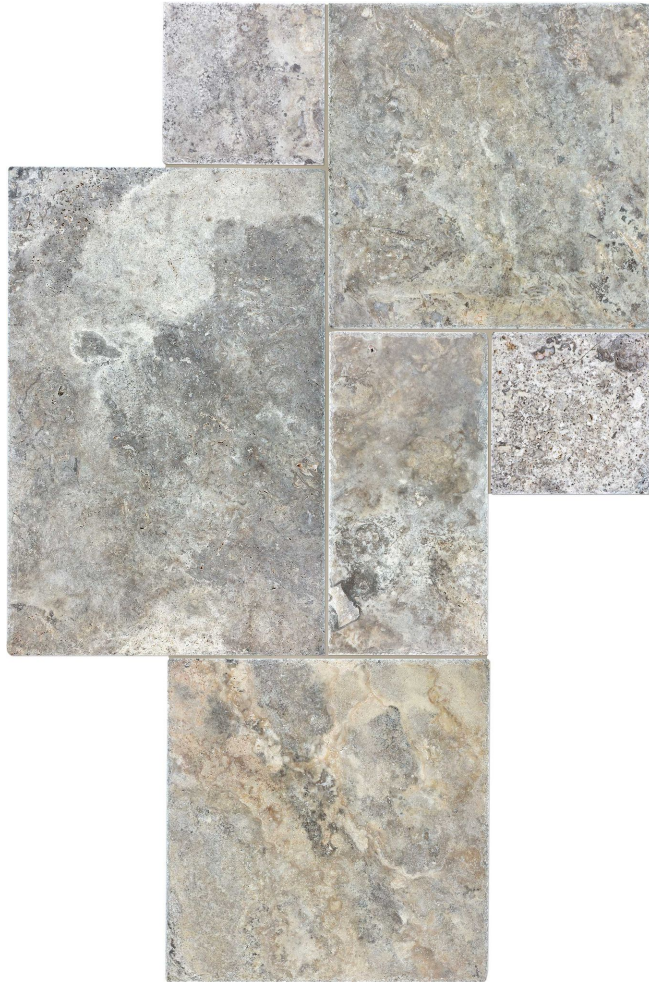

WORLD TILE

PRODUCT

SILVER ASH COBBLE PATTERN SET

Stone | 12"x24" | Travertine

TECHNICAL DATA

CODE: AS5000-02380
NAME: Silver Ash Cobble Pattern Set
SIZE: 12"x24"
SERIES: Silver Ash
FINISH: Brushed
EDGE: Chiseled
FAMILY: Stone
BILLING UNIT: SF
SUITABLE FOR: Indoor|Shower
TYPOLOGY: Travertine
TYPE OF PIECE: Field Tile
USE: Floor and Wall

PACKING

Size	Product type	BOX			PALLET		
		pcs	sqft	lb	boxes	sqft	lb
12"x24"	Field Tile	1	8	51		432	

WARNING The information contained in this packing list is for guidance only, the contents of the packing may vary. Please consult our sales representatives for an exact list.