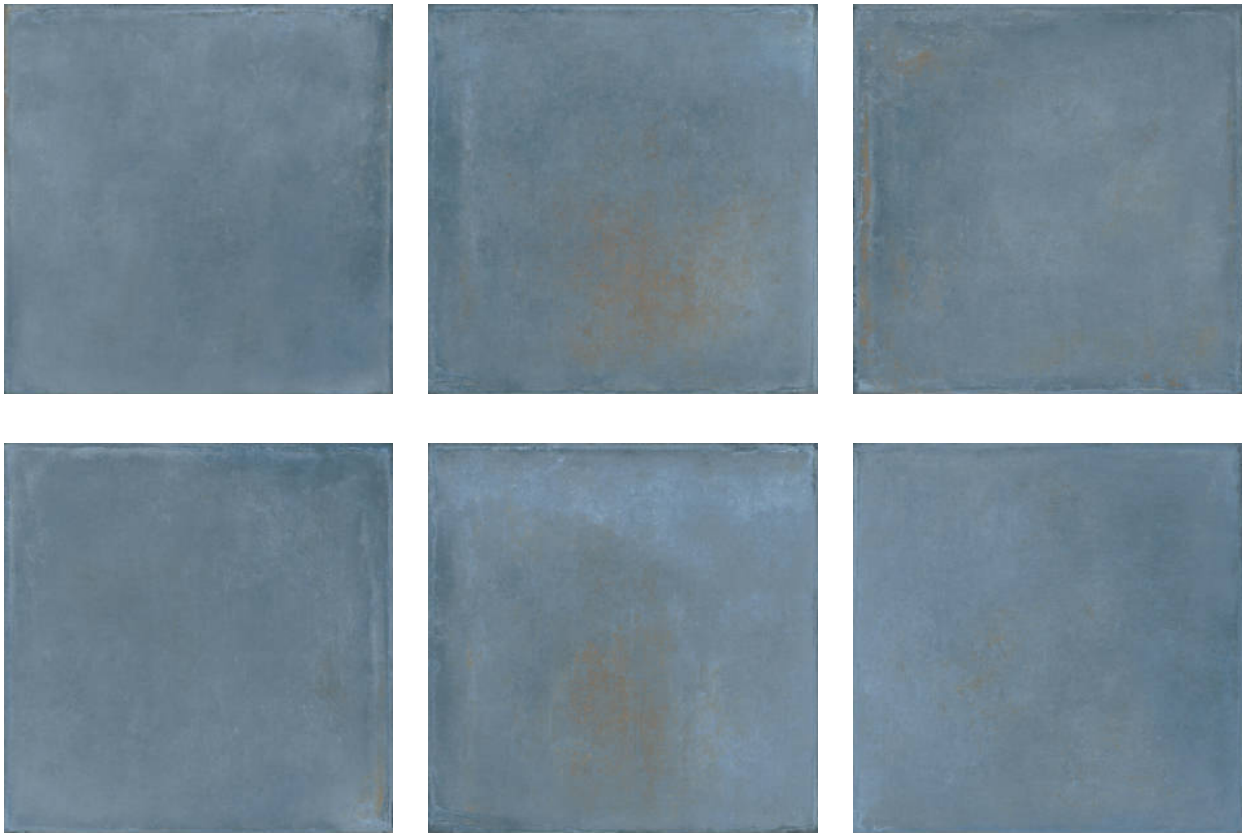

WORLD TILE

PRODUCT
SEABROOK BLU 16X16

Tile | 16"x16" | Glazed Porcelain

GRAPHIC VARIETY

ROOM SCENES

TECHNICAL DATA

CODE: QU CR-SE-3
NAME: Seabrook Blu 16x16
SIZE: 16"x16"
SERIES: Charleston
FINISH: Matt
LOOK: Terracotta
BREAKING STRENGTH (APH): SAFE 1300 N
CHEMICAL RESISTANCE (APH): Not Affected
DCOF (APH): >0.89
FAMILY: Tile
FROST RESISTANCE: Yes
PEI: 4
BILLING UNIT: SF
SHADE VARIATION: V1
STAIN RESISTANCE (APH): Not Affected
STYLE: Contemporary
SUITABLE FOR: Backsplash|Indoor|Shower
TYPOLOGY: Glazed Porcelain
THICKNESS (APH): 9.5
TYPE OF PIECE: Field Tile
USE: Floor and Wall
WATER ABSORPTION (APH): <=0.5%