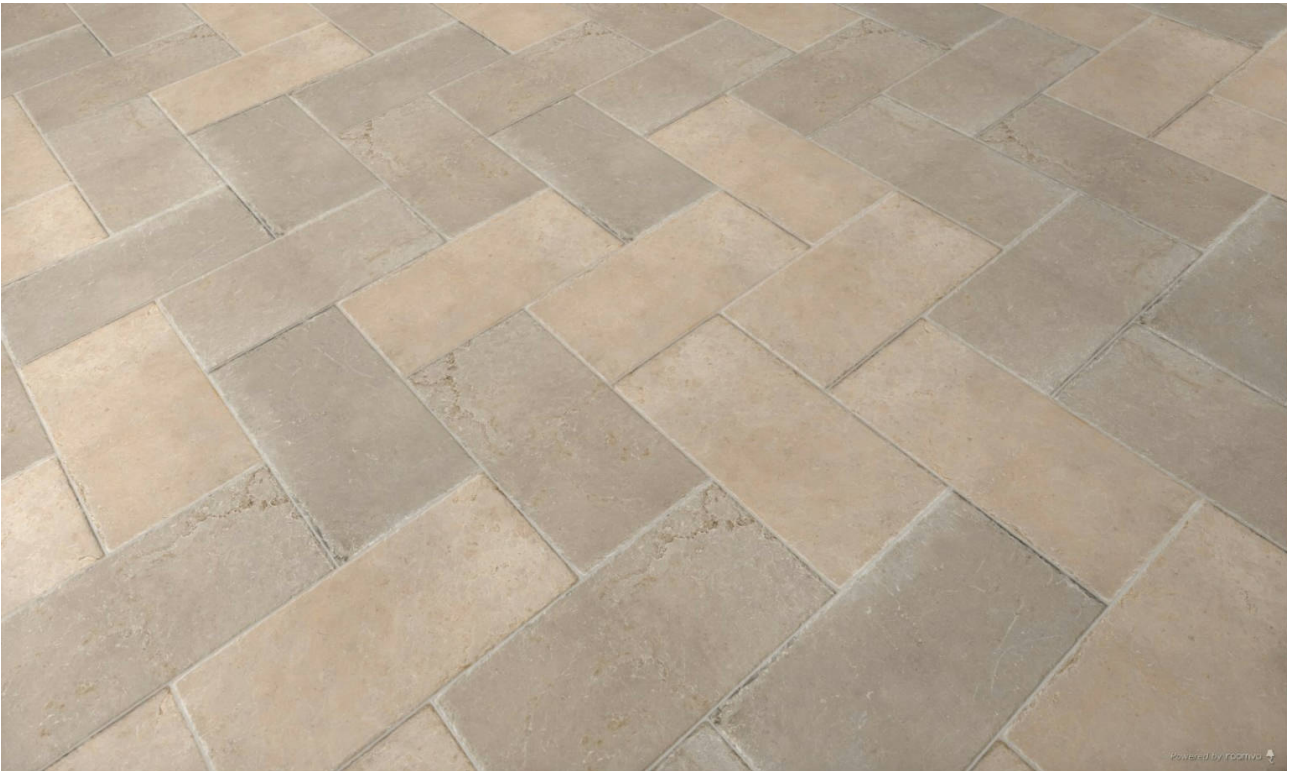

WORLD TILE

PRODUCT
BYBLOS BEIGE 12X24"

Tile | 12"x24" | Porcelain

GRAPHIC VARIETY

DETAILS

ROOM SCENES

TECHNICAL DATA

CODE: QUEL-BY-1
NAME: Byblos Beige 12X24"
SIZE: 12"x24"
SERIES: Elevation
FINISH: Natural
LOOK: Stone Look
EDGE: Rectified
FAMILY: Tile
FROST RESISTANCE: Yes
PEI: 4
BILLING UNIT: SF
STYLE: Traditional
SUITABLE FOR: |Indoor|Shower
TYPOLOGY: Porcelain
THICKNESS (APH): 10 mm
TYPE OF PIECE: Field Tile
USE: Floor and Wall