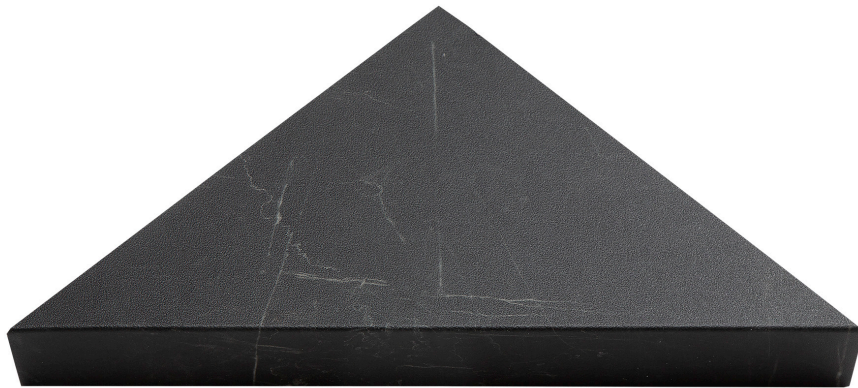

# WORLD TILE

---

### ETNA MATTE SHOWER SHELF 14.56X7.12X2

---

Waterproof Wall and Floor Covering | 14.5"x12"x2" | SPC

## TECHNICAL DATA

CODE: LCM537M02  
NAME: Etna Matte Shower Shelf 14.56x7.12x2  
SIZE: 14.5"x12"x2"  
SERIES: Etna Matte Wall  
FINISH: Matt  
LOOK: Stone Look  
CLICK SYSTEM: Lico Fast Click  
COMMERCIAL WARRANTY: 10 Year  
EDGE: Beveled Edge  
FAMILY: Waterproof Wall and Floor Covering  
BILLING UNIT: EA  
STYLE: Contemporary  
SUITABLE FOR: Shower|Indoor  
TYPOLOGY: SPC  
TYPE OF PIECE: Accessories  
TYPOLOGY: Iconic Large Format Shower  
TOTAL THICKNESS: 5.0 mm  
USE: Wall only  
WEAR LAYER: UV Cured Lacquer