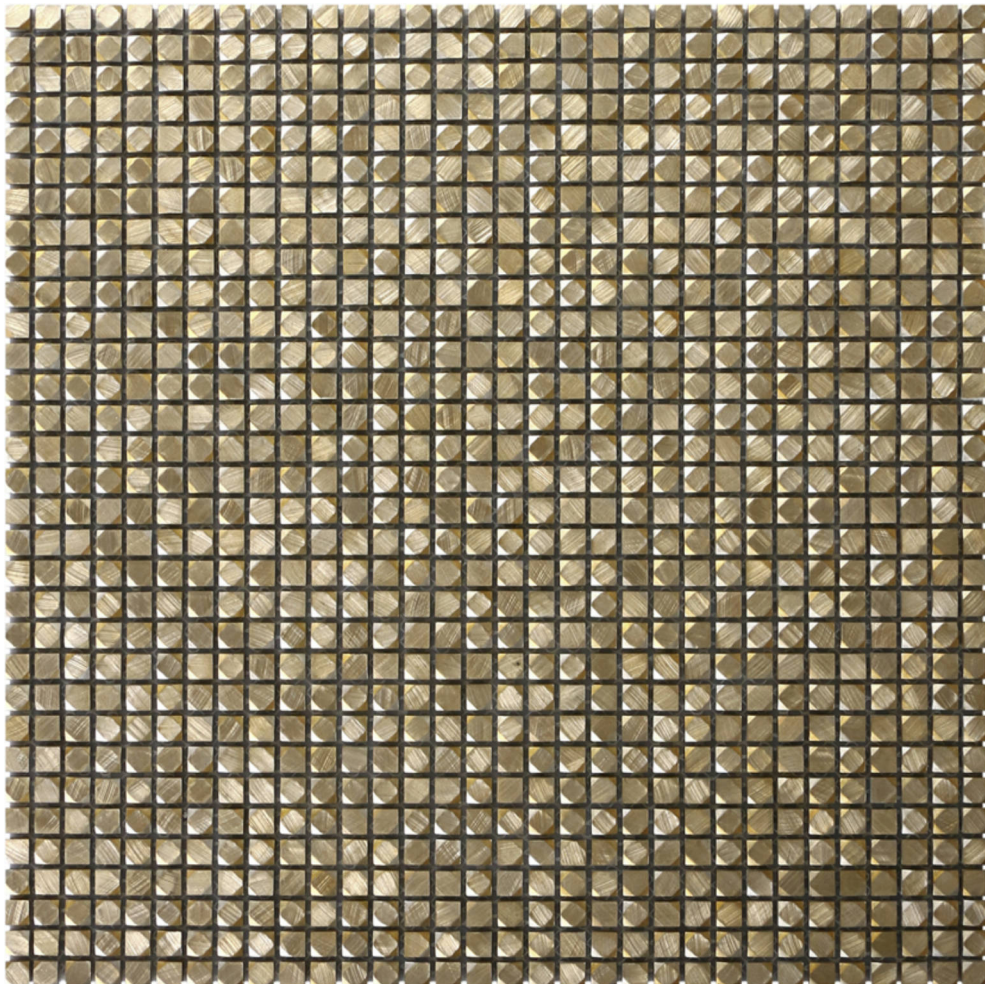

WORLD TILE

PRODUCT

MINI HEXAGON GOLD ALUMINUM MOSAIC

Mosaic and Decorative Tile | 12"x12" | Metal

TECHNICAL DATA

CODE: RVCHAWM111
NAME: Mini Hexagon Gold Aluminum Mosaic
SIZE: 12"x12"
SERIES: Chelsea Collection
LOOK: Multi-Look Mosaics
FAMILY: Mosaic and Decorative Tile
BILLING UNIT: SH
SUITABLE FOR: Backsplash,Indoor
TYPOLOGY: Metal
TYPE OF PIECE: Mosaic
USE: Wall only