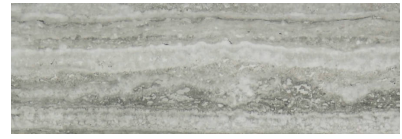

GRAPHIC VARIETY