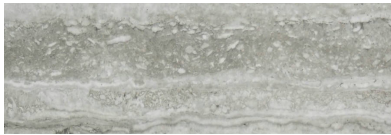

GRAPHIC VARIETY