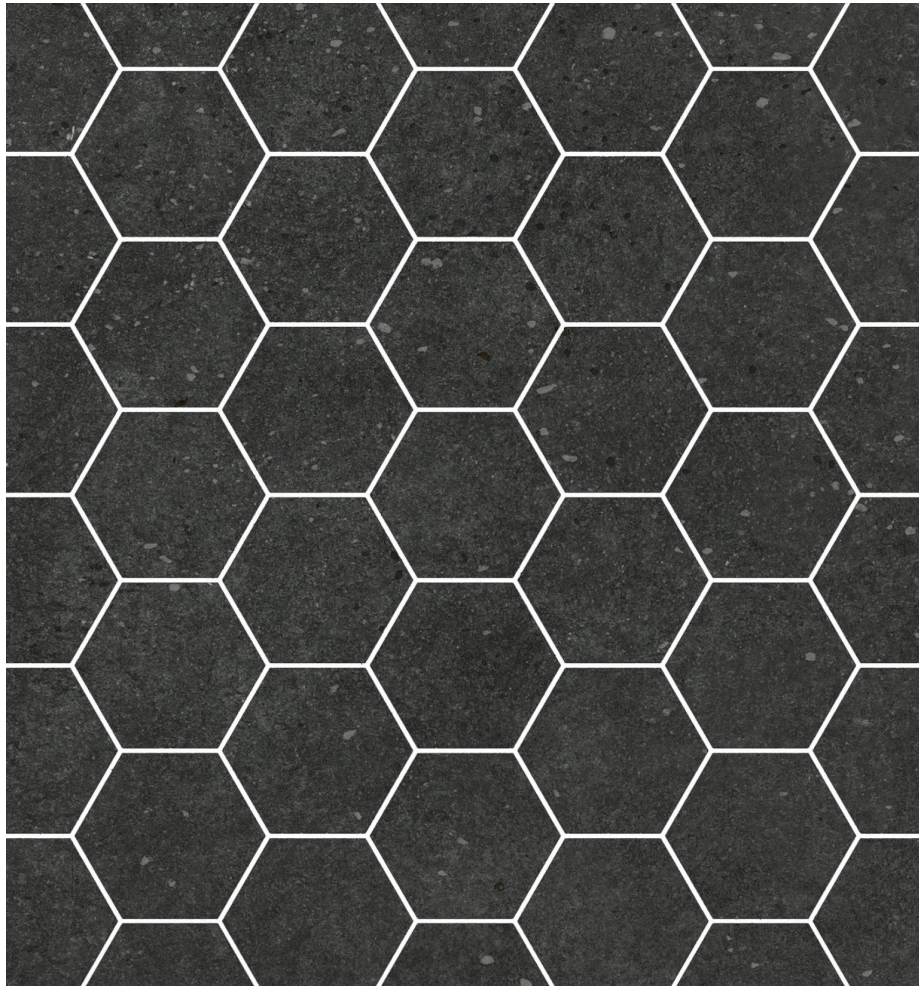

WORLD TILE

PRODUCT

ASHLAND 3\ " HEXAGON BLACK MOSAIC

Tile | 12"x12" | Porcelain

ROOM SCENES

TECHNICAL DATA

CODE: QUAS-BL-3
NAME: Ashland 3" Hexagon Black Mosaic
SIZE: 12"x12"
SERIES: Ashland
FINISH: Matt
LOOK: Concrete
EDGE: Rectified
FAMILY: Tile
FROST RESISTANCE: Yes
MOSAIC CHIP SIZE: 3"x3"
PEI: 4
BILLING UNIT: SH
SHADE VARIATION: V2
STYLE: Contemporary
SUITABLE FOR: Indoor|Shower|Backsplash|Outdoor
TYPOLOGY: Porcelain
TYPE OF PIECE: Mosaic
USE: Floor and Wall