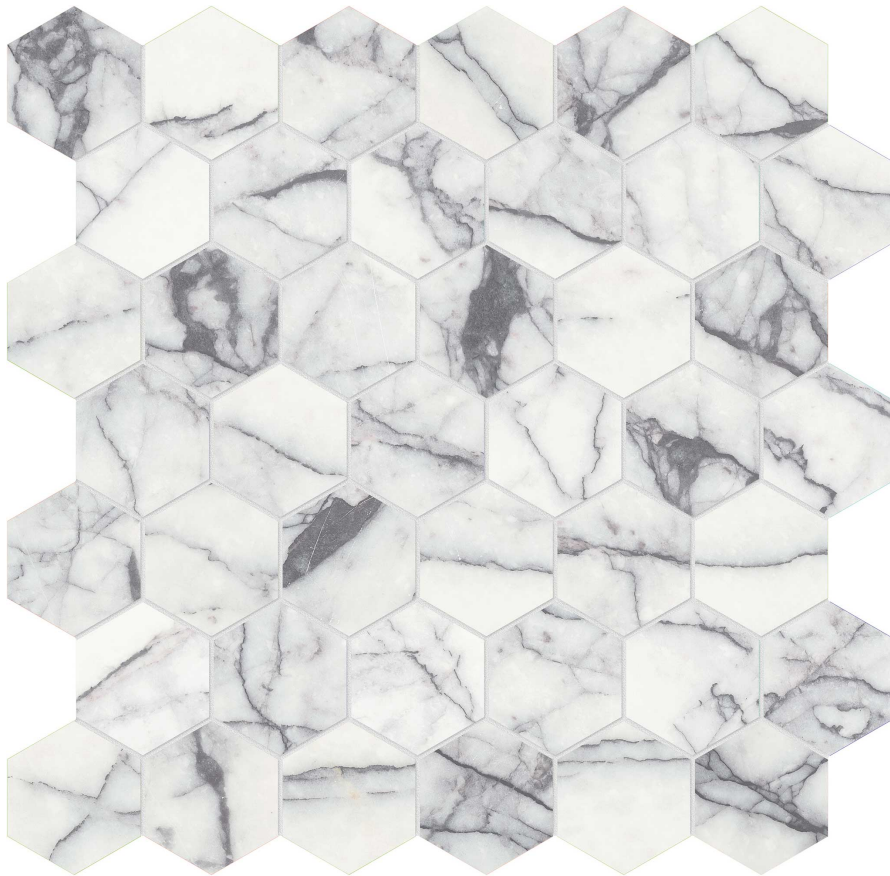

WORLD TILE

PRODUCT

LILAC VOLTA 2 HEXAGON MOSAIC

Stone | 12"x12" | Marble

TECHNICAL DATA

CODE: AS5001-03290

NAME: Lilac Volta 2 Hexagon Mosaic

SIZE: 12"x12"

SERIES: Lilac Volta

FINISH: Honed

FAMILY: Stone

MOSAIC CHIP SIZE: 2"x2"

BILLING UNIT: SF

SUITABLE FOR: Indoor|Shower

TYPOLOGY: Marble

TYPE OF PIECE: Mosaic