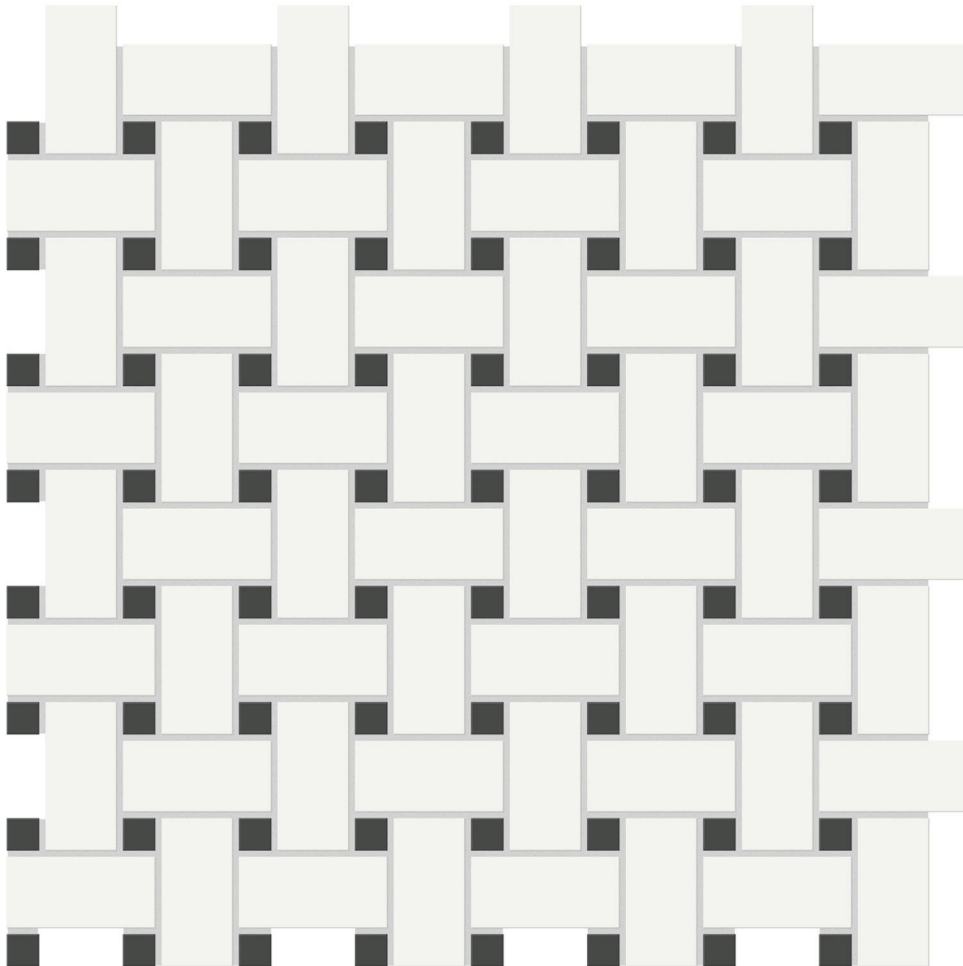

WORLD TILE

PRODUCT

WHITE W/RETRO BLACK MATTE BASKETWEAVE MOSAIC

Tile | 12"x12" | Porcelain

ROOM SCENES

TECHNICAL DATA

CODE: QUTR-WR-M18M
NAME: White w/Retro Black Matte Basketweave Mosaic
SIZE: 12"x12"
SERIES: Traditions
FINISH: Matt
LOOK: Mono-Color
FAMILY: Tile
FROST RESISTANCE: Yes
MOSAIC CHIP SIZE: Mesh-Mounted
BILLING UNIT: SF
STYLE: Classic
SUITABLE FOR: Backsplash,Indoor
TYPOLOGY: Porcelain
TYPE OF PIECE: Mosaic
USE: Floor and Wall