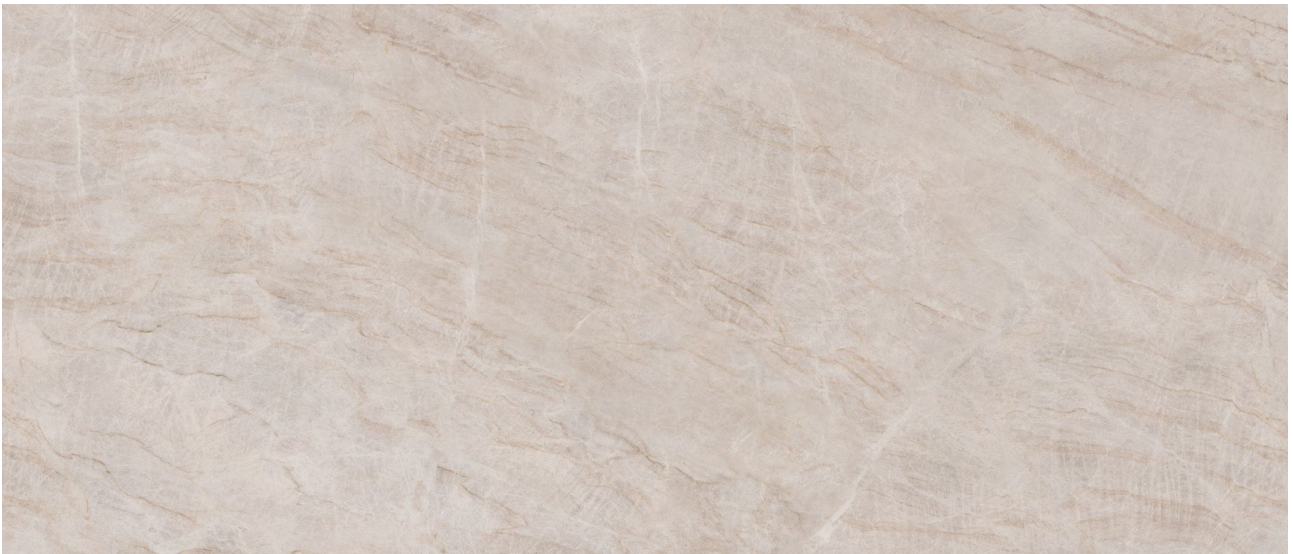

WORLD TILE

PRODUCT

ROYAL STONWORKS 48X110 TAJ MAHAL CLASSIC HONED

Tile | 48"x110" | Sintered Slab

TECHNICAL DATA

CODE: QUSW-TM-2H
NAME: Royal Stoneworks 48X110 Taj Mahal Classic Honed
SIZE: 48"x110"
SERIES: Royal Stoneworks
FINISH: Honed
LOOK: Stone Look
EDGE: Rectified
FAMILY: Tile
FROST RESISTANCE: Yes
SHADE VARIATION: V2
SPECIAL ORDER: Special Order
STYLE: Contemporary
SUITABLE FOR: Indoor|Shower
TYPOLOGY: Sintered Slab
TYPE OF PIECE: Field Tile
USE: Floor and Wall