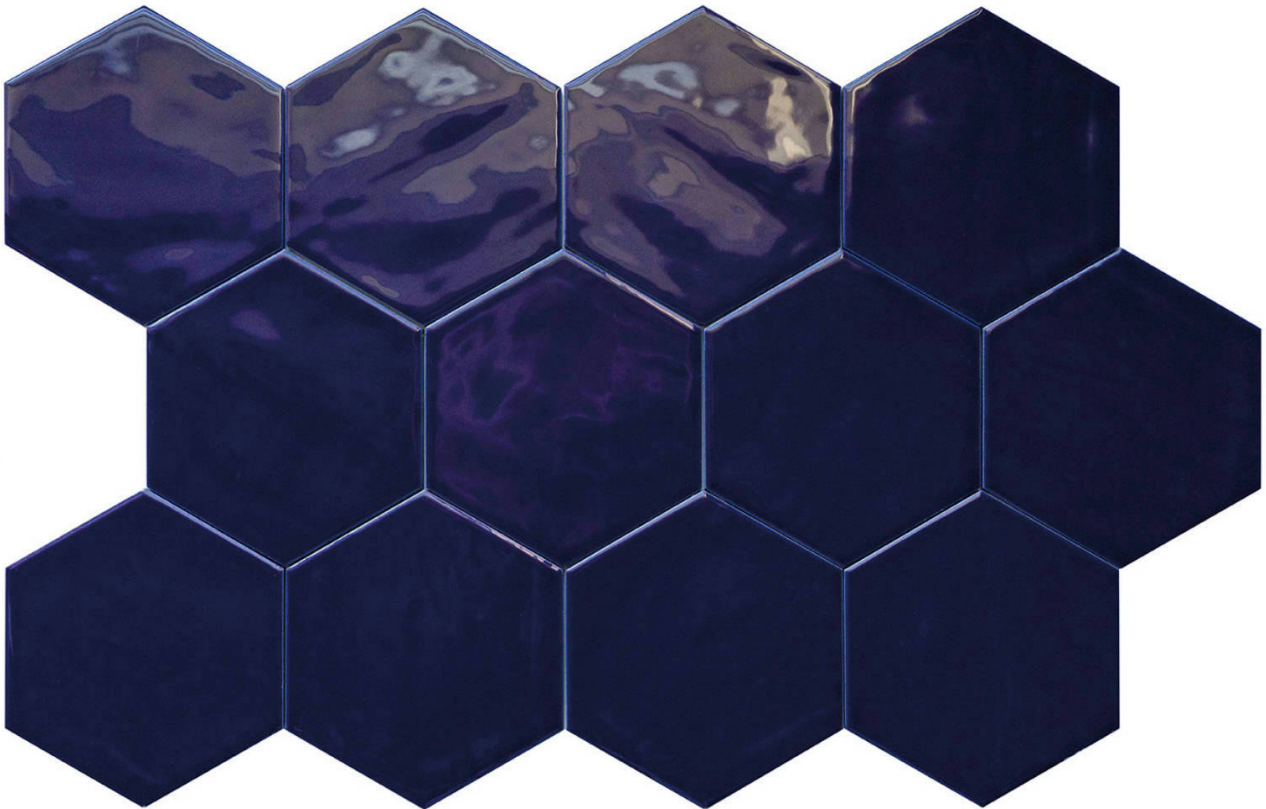

WORLD TILE

PRODUCT

RONDA 5.5X6.3" COBALT HEXAGON

Tile | 5.5"x6.3" | Porcelain

DETAILS

ROOM SCENES

TECHNICAL DATA

CODE: QURN-CO-1
NAME: Ronda 5.5X6.3" Cobalt Hexagon
SIZE: 5.5"x6.3"
SERIES: Ronda
FINISH: Gloss
LOOK: Hand-crafted
FAMILY: Tile
FROST RESISTANCE: Yes
PEI: 3
BILLING UNIT: SF
SHADE VARIATION: V1
STYLE: Traditional
SUITABLE FOR: Backsplash|Indoor|Outdoor|Pool|Shower
TYPOLOGY: Porcelain
TYPE OF PIECE: Field Tile
USE: Floor and Wall