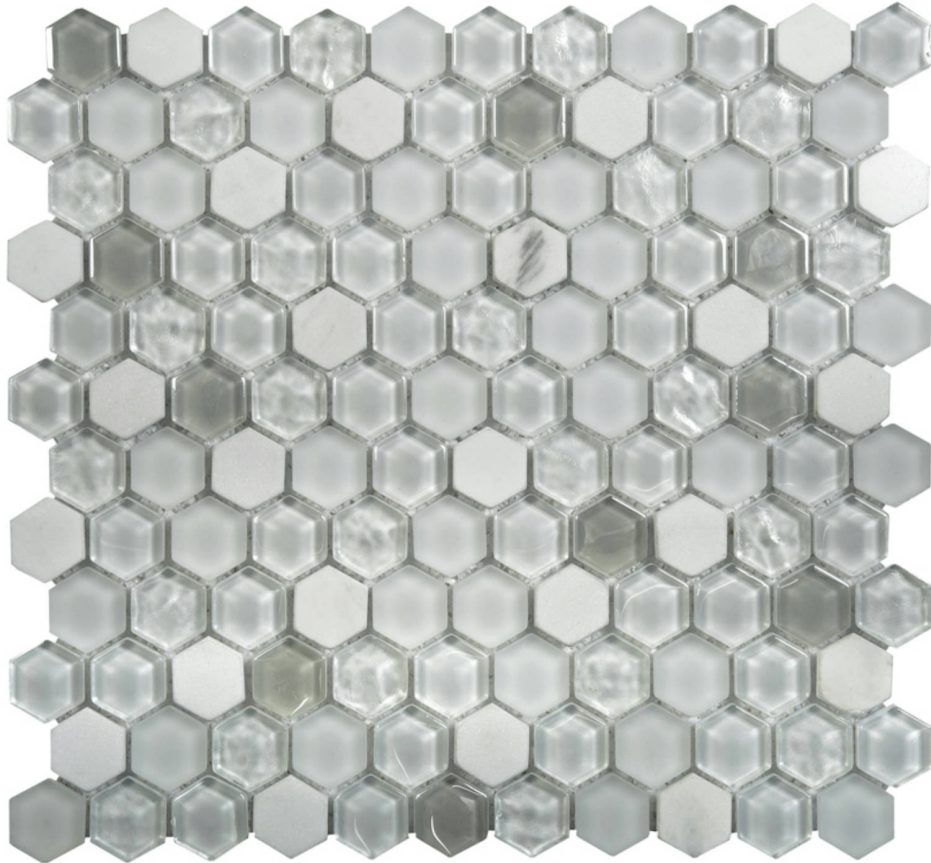

WORLD TILE

PRODUCT

HEXAGON WHITE GLASS MOSAIC

Mosaic and Decorative Tile | 12"x12" | Mixed Materials

TECHNICAL DATA

CODE: RVCHAWV041
NAME: Hexagon White Glass Mosaic
SIZE: 12"x12"
SERIES: Chelsea Collection
LOOK: Multi-Look Mosaics
FAMILY: Mosaic and Decorative Tile
BILLING UNIT: SH
SUITABLE FOR: Backsplash,Indoor,Outdoor,Shower,Pool
TYPOLOGY: Mixed Materials
TYPE OF PIECE: Mosaic
USE: Floor and Wall