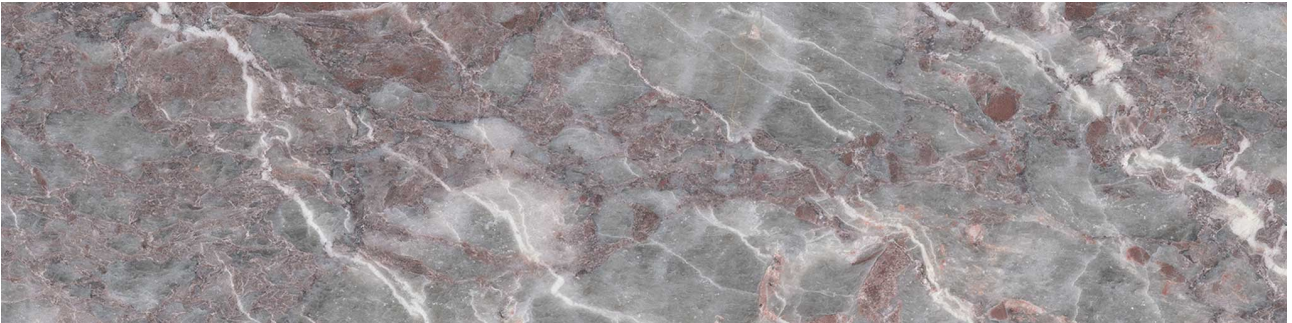

WORLD TILE

PRODUCT
SERENO BURGUNDY 3X12

Stone | 3"x12" | Marble

TECHNICAL DATA

CODE: AS5000-06220
NAME: Sereno Burgundy 3x12
SIZE: 3"x12"
SERIES: Sereno Burgundy
FINISH: Honed
EDGE: Straight Edge
FAMILY: Stone
BILLING UNIT: SF
SUITABLE FOR: Indoor|Shower
TYPOLOGY: Marble
TYPE OF PIECE: Field Tile
USE: Floor and Wall