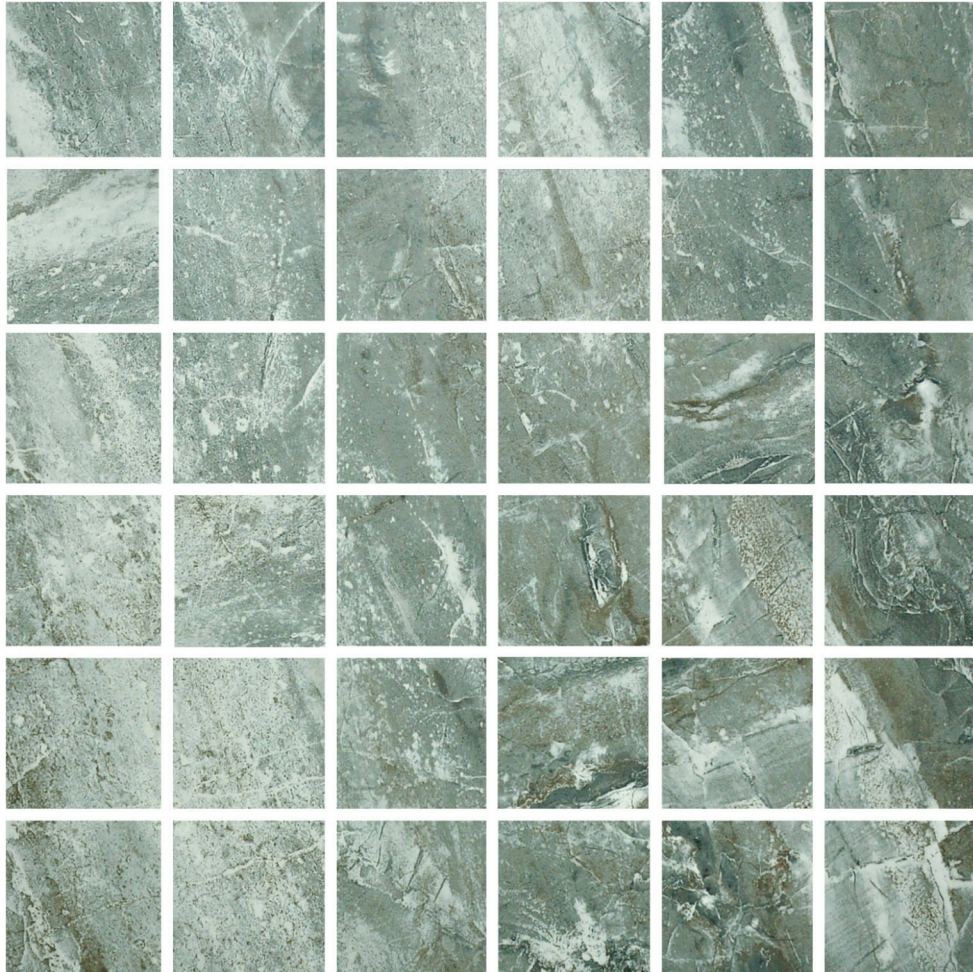

WORLD TILE

PRODUCT

PARANA 2X2 MOSAIC

Tile | 12"x12" | Porcelain

GRAPHIC VARIETY

TECHNICAL DATA

CODE: QURI-PA-2X2
NAME: Parana 2X2 Mosaic
SIZE: 12"x12"
SERIES: River Series
FINISH: Matt
LOOK: Marble Look
FAMILY: Tile
FROST RESISTANCE: Yes
MOSAIC CHIP SIZE: 2"x2"
BILLING UNIT: SH
STYLE: Classic
SUITABLE FOR: Backsplash
TYPOLOGY: Porcelain
TYPE OF PIECE: Mosaic
USE: Floor and Wall