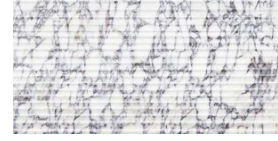

WORLD TILE

SERIES VIOLA ROCCIA

|| Marble

An intertwining of purple veins creates a loud and irregular pattern: an intense blend of organic shapes and movements. A turbulent and irregular pattern, with traces of rock formations and heavy spots of color.

PRODUCTS

Viola Roccia 18x36
18"x36" | Marble

Viola Roccia 12x24
12"x24" | Marble

Viola Roccia 12x24 Curva
12"x24" | Marble

Viola Roccia 24 Picket
12"x20" | Marble

Viola Roccia 4x12 Fluto
4"x12" | Marble

Viola Roccia 4x12 Prisma
4"x12" | Marble