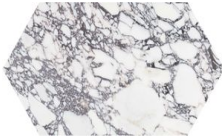

WORLD TILE

SERIES VIOLA ROCCIA

|| Marble

An intertwining of purple veins creates a loud and irregular pattern: an intense blend of organic shapes and movements. A turbulent and irregular pattern, with traces of rock formations and heavy spots of color.

PRODUCTS

Viola Roccia 18x36
18"x36" | Marble

Viola Roccia 12x24
12"x24" | Marble

Viola Roccia 12x24 Curva
12"x24" | Marble

Viola Roccia 24 Picket
12"x20" | Marble

Viola Roccia 4x12 Fluto
4"x12" | Marble

Viola Roccia 4x12 Prisma
4"x12" | Marble

Viola Roccia 2 Hexagon Mosaic
12"x12" | Marble

Viola Roccia 2x6 Picket Mosaic
10.5"x12" | Marble

Viola Roccia 3x12
3"x12" | Marble

Viola Roccia 1.25x12 Deco-Bar
1.25"x12" | Marble

Viola Roccia .5x12 Deco-Bar
0.5"x12" | Marble

Viola Roccia 1.25x4 Herringbone Mosaic
11.25"x11.375" | Marble

ROOM SCENES

Size	Product type	BOX			PALLET		
		pcs	sqft	lb	boxes	sqft	lb
18"x36"	Field Tile	2	9.04	51.566		379.68	
12"x24"	Field Tile	4	7.97	45.924		382.56	
12"x20"	Field Tile	4	6.46	35.276		310.08	
4"x12"	Field Tile	12	3.98	27.996		191.04	
12"x12"	Mosaic	5	4.95	26.345		49.5	
10.5"x12"	Mosaic	5	4.41	22.31		44.1	
3"x12"	Field Tile	30	7.43	42.6		378.93	
1.25"x12"	Trim	25		29.15			
0.5"x12"	Trim	50		17.4			
11.25"x11.375"	Mosaic	5	4.41	22.82		44.1	