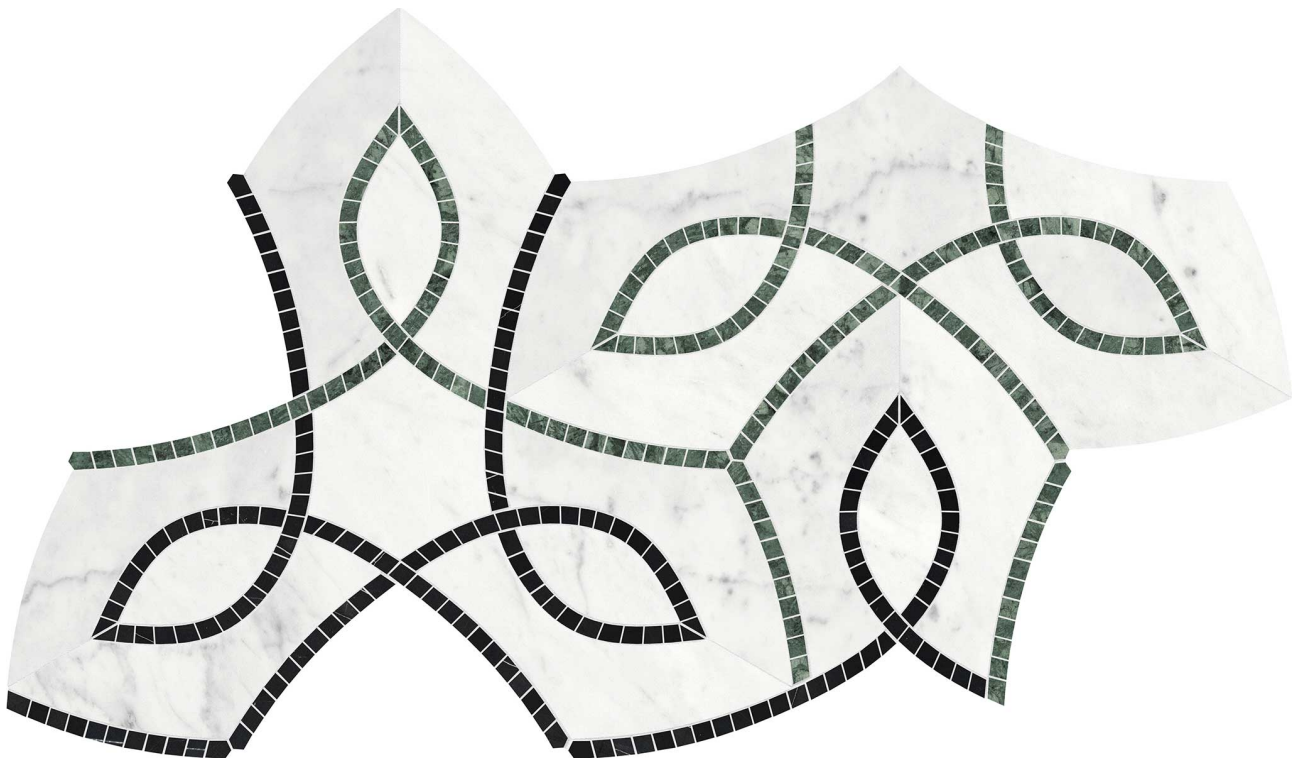

WORLD TILE

PRODUCT
UTOPIO VINE PINE MOSAIC

Stone | 7.8"x13.5" | Natural Stone

TECHNICAL DATA

CODE: AS5001-04150

NAME: Utopio Vine Pine Mosaic

SIZE: 7.8"x13.5"

SERIES: Utopio

FINISH: Honed w/ Polished

FAMILY: Stone

BILLING UNIT: SF

SUITABLE FOR: Indoor|Shower

TYPOLOGY: Natural Stone

TYPE OF PIECE: Mosaic

USE: Floor and Wall

NOTES: Mosaic sheet sizes are nominal and may vary slightly due to standard manufacturing tolerances.