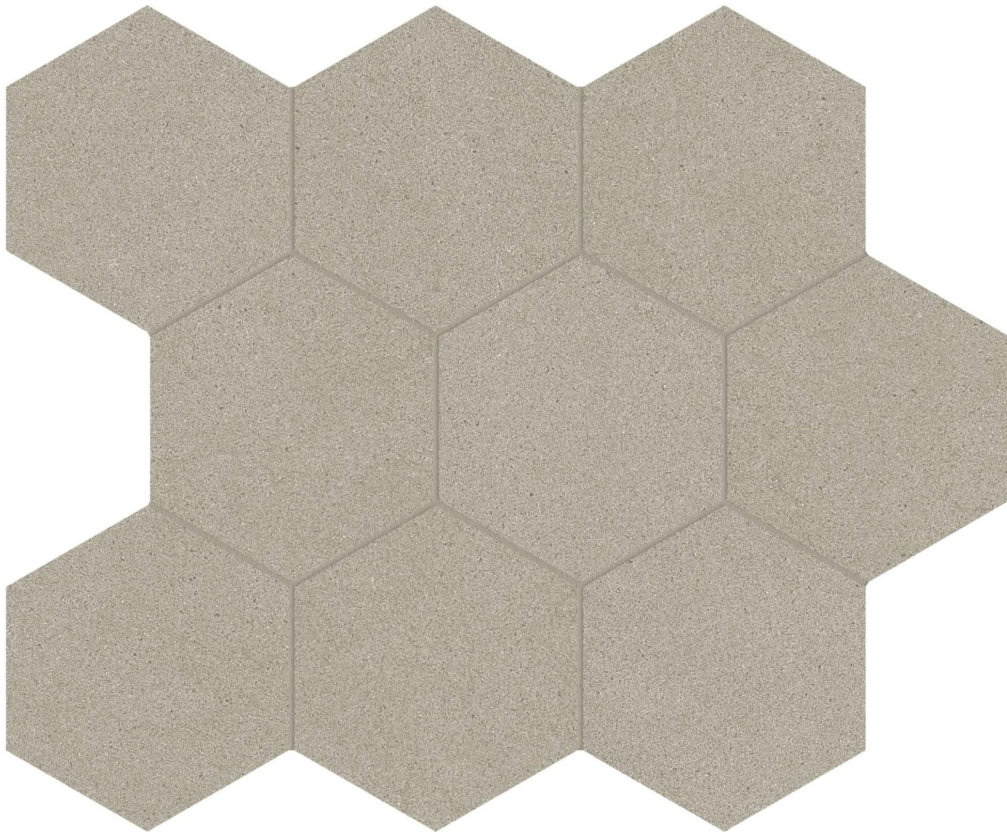

WORLD TILE

PRODUCT
SERENA 4\" HEX VALLEY

Tile | 10.5"x12" | Porcelain

TECHNICAL DATA

CODE: AC8510-00300

NAME: Serena 4" Hex Valley

SIZE: 10.5"x12"

SERIES: Serena

FINISH: Organic Matte

LOOK: Stone Look

EDGE: Rectified

FAMILY: Tile

SPECIAL ORDER: Special Order

STYLE: Contemporary

SUITABLE FOR: Indoor| Outdoor

TYPOLOGY: Porcelain

TYPE OF PIECE: Mosaic

USE: Floor and Wall

NOTES: This product is special order and cannot be cancelled, returned, or refunded.

PACKING

Size	Product type	BOX			PALLET		
		pcs	sqft	lb	boxes	sqft	lb
10.5"x12"	Mosaic	10	7.86		45		